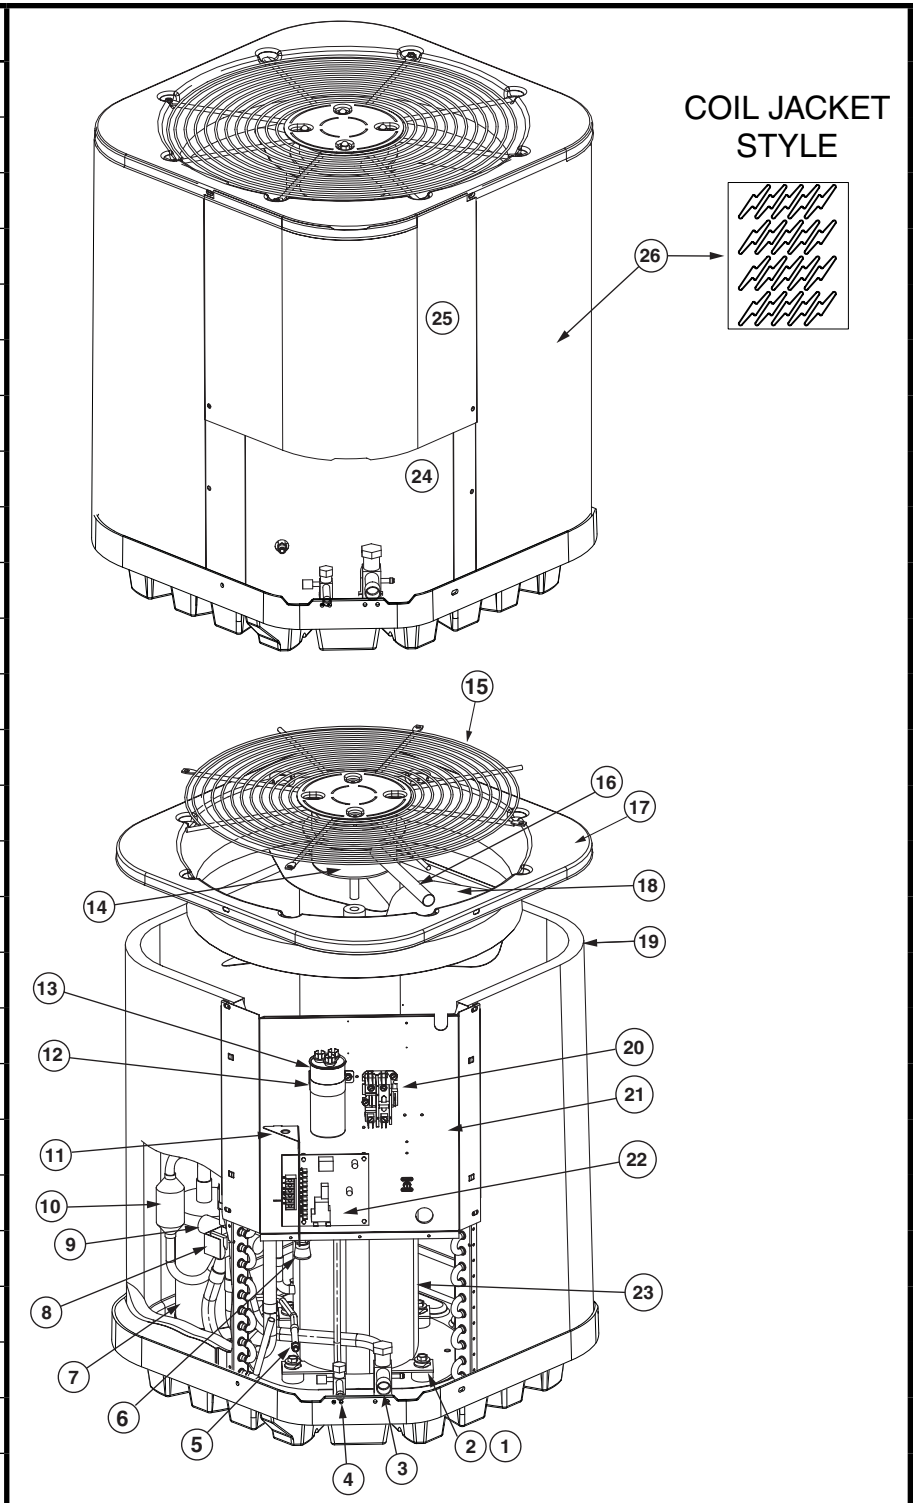

REPLACEMENT PARTS LIST

RESIDENTIAL SPLIT SYSTEM HEAT PUMP

JT5BD SERIES

13 SEER MODELS

ITEM #	COMPONENT
1	COMPRESSOR BOLT
2	COMPRESSOR GROMMET
3	REFRIGERANT VALVE (LG)
4	REFRIGERANT VALVE (SM)
5	SCHRADER VALVE
6	SWIVEL CONNECTOR
7	ACCUMULATOR
8	REVERSING VALVE COIL
9	REVERSING VALVE
10	MUFFLER
11	LOW VOLTAGE DIVIDER
12	CAPACITOR STRAP
13	CAPACITOR
14	OUTDOOR FAN MOTOR
15	OUTDOOR FAN GRILLE
16	MOTOR WIRE CONDUIT
17	TOP PAN </td
18	OUTDOOR FAN BLADE
19	OUTDOOR COIL
20	CONTACTOR
21	CONTROL BOX
22	DEFROST BOARD
23	COMPRESSOR
24	ACCESS PANEL
25	CONTROL BOX COVER
26	OUTDOOR COIL GUARD