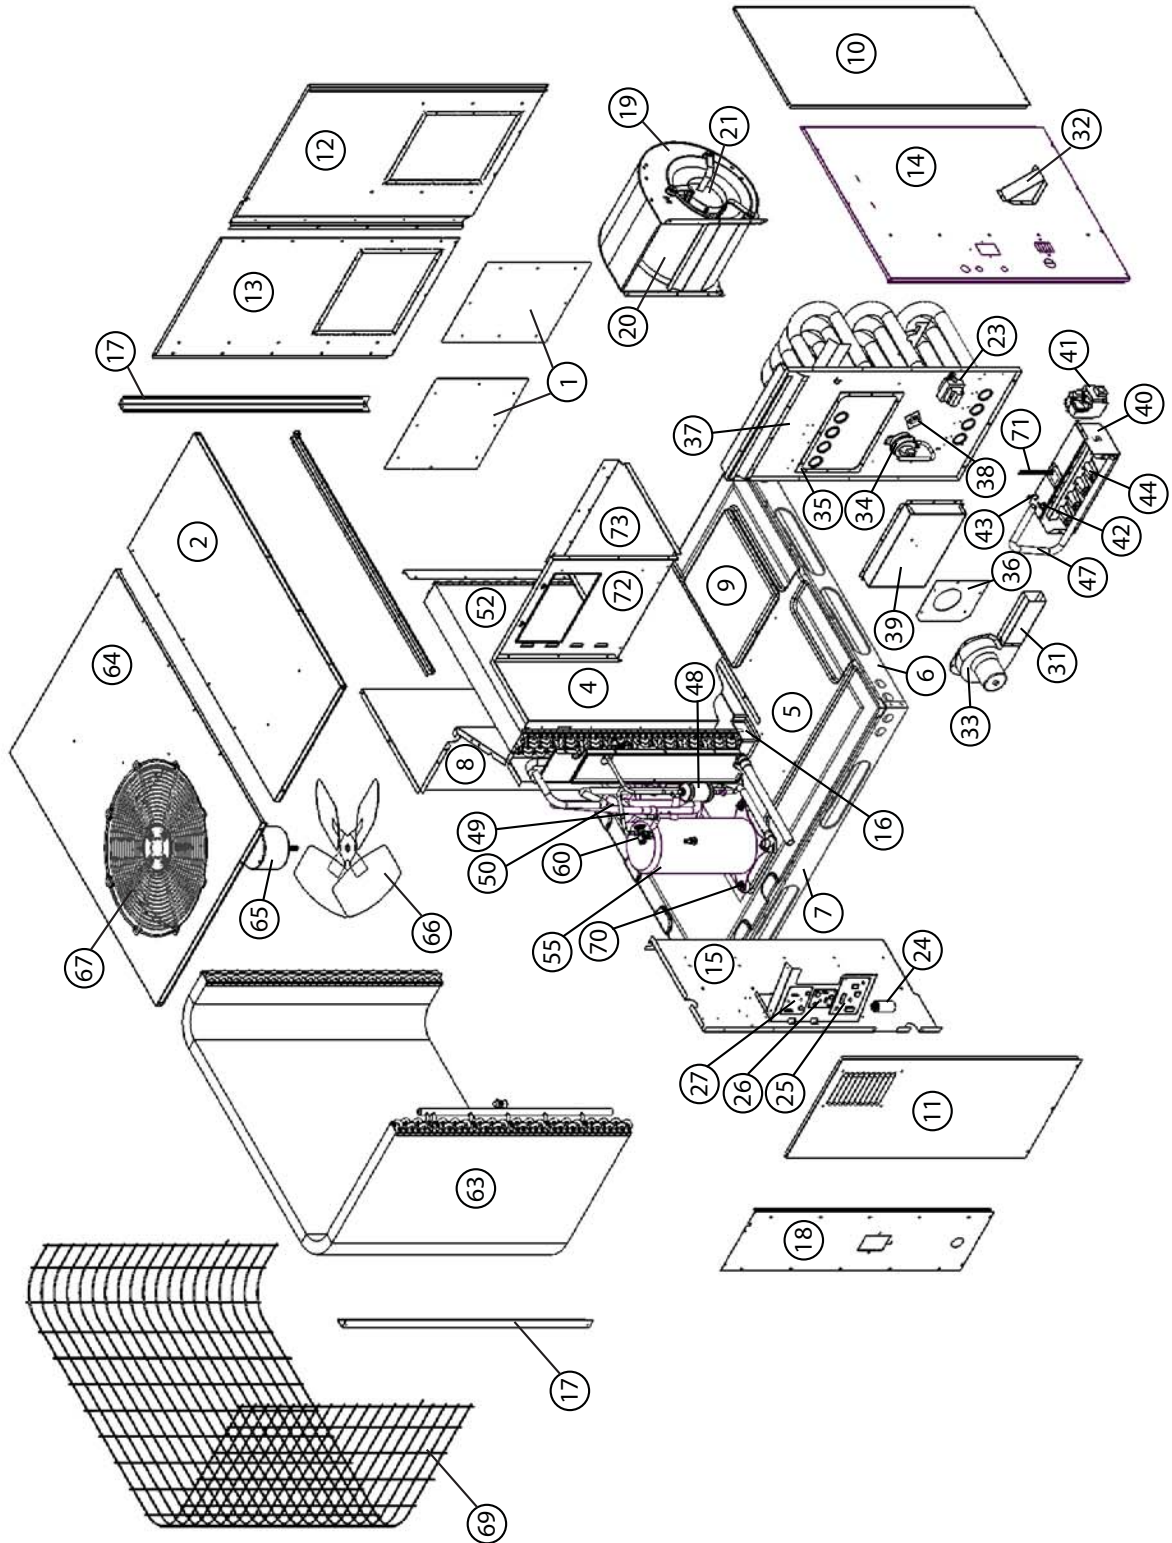

## DF6SE Parts List

REPLACEMENT PARTS LIST			DF6SE X24K045C 919715	DF6SE X24K072C 919716	DF6SE X36K072C 919717	DF6SE X36K096C 919718	DF6SE X48K096C 929719	DF6SE X48K 120C 919720	DF6SE X60K096C 919721	DF6SE X60K120C 919722
Item#	Part#	Description								
1	283101R	ASSY,CAP,DUCT,HORIZONTAL	2	2	2	2	2	2	2	2
2	293781R	TOP PAN ASSY.-LEFT,	1	1	1	1	1	1	1	1
3	662103	CORE,CHARGING PORT (NOT SHOWN)	2	2	2	2	2	2	2	2
4	D05072R	PANEL,HEAT EX. DIVIDER	1	1	1	1				
	D05073R	PANEL,HEAT EX. DIVIDER							1	1
5	D05480R	BOTTOM PAN ASSY.	1	1	1	1	1	1	1	1
6	277551	RAIL,BASE,47.23"LG	2	2	2	2	2	2	2	2
7	277552	RAIL,BASE,55.63"LG	2	2	2	2	2	2	2	2
8	D05502R	DIVIDER PANEL ASSY.	1	1	1	1				
	D05503R	DIVIDER PANEL ASSY.					1	1	1	1
9	D05530R	DUCT CAP ASSY.	2	2	2	2	2	2	2	2
10	D05542R	SERVICE PANEL ASSY.	1	1	1	1				
	D05543R	SERVICE PANEL ASSY.					1	1	1	1
11	D05545R	ASSY,SRV PNL,INSULATED,34"	1	1	1	1				
	D05546R	ASSY,SRV PNL,INSULATED,38"					1	1	1	1
12	D05552R	SUPPLY PANEL ASSY.	1	1	1	1				
	D05553R	SUPPLY PANEL ASSY.					1	1	1	1
13	D05565R	RETURN PANEL ASSY.	1	1	1	1				
	D05566R	RETURN PANEL ASSY.					1	1	1	1
14	D05628R	CORNER PANEL ASSY, 34"	1	1	1	1				
	D05629R	CORNER PANEL ASSY, 38"					1	1	1	1
15	D05688R	ASSY,CLOSE-OFF PANEL,34"	1	1	1	1				
	D05689R	ASSY,CLOSE-OFF PANEL,38"					1	1	1	1
16	669190	PAN,DRAIN R4/P4/Q4 (NOT SHOWN)	1	1	1	1	1	1	1	1
17	D09996R	POST,CORNER,35.09L	2	2	2	2				
	D09997R	POST,CORNER,39.09L					2	2	2	2
18	D12462R	PANEL,FRONT,R4/P4/Q3	1	1	1	1				
	D12463R	PANEL,FRONT,R4/P4/Q4					1	1	1	1
19	D07483R	BLOWER HSG ASSY, 9/10X10	1	1	1	1				
	D07484R	BLOWER HSG ASSY,11X10					1	1	1	1
20	667207	WHEEL,BLOWER 10X10	1	1	1	1				
	667277	WHEEL,BLOWER 11X10					1	1	1	1
21	M0034601R	MTR,VS,PROG,DF,14SEER					1	1	1	1
	M0034602R	MTR,VS,PROG,DF,3/4HP,14SEER			1	1				
	M0034603R	MTR,VS,PROG,DF,1/2HP,14SEER	1	1						
22	621662	CONTACTOR,1 POLE 35A (NOT SHOWN)	1	1	1	1	1	1	1	1
23	621709	TRANSFORMER 40 VA	1	1	1	1	1	1	1	1
24	01-0083	CAPAC,RUN 35/5/370-RND-MTL	1	1						
	01-0269	CAPAC,RUN 40/7.5/370-RND-MTL			1	1				
	621153	CAPAC,RUN 45/7.5/370-RND-MTL					1	1		
	01-0279	CAPAC,RUN 80/7.5/370-RND-MTL							1	1
25	903106	CONTROL,INTEGRATED,HIS	1	1	1	1	1	1	1	1
26	624677	PCB,VS INTERFASE,W/ HUM	1	1	1	1	1	1	1	1
27	920268	BOARD,DEMAND DEFROST	1	1	1	1	1	1	1	1
28	626550	DEMAND DEFROST SENSOR (NOT SHOWN)	1	1	1	1	1	1	1	1
29	634682	PLUG,MOLDED,L,2-STAGE,.25 TERMS (NOT SHOWN)	1	1	1	1	1	1	1	1
30	296586R	AMBIENT SENSOR (NOT SHOWN)	1	1	1	1	1	1	1	1
31	263420R	EXHAUST DUCT ASSY.	1	1	1	1	1	1	1	1
32	265040R	VENT COVER ASSY	1	1	1	1	1	1	1	1
33	903162	INDUCER MOTOR	1	1	1	1	1	1	1	1
34	632422	SWITCH,PRESURE,NO	1	1	1	1	1	1	1	1
35	689506	GASKET,COLLECTOR PAN	1	1	1	1	1	1	1	1
36	689518	GASKET,INDUCER MOTOR MOUNTING	1	1	1	1	1	1	1	1
37	292414R	HEAT EXCH. PANEL ASSY		1	1					
	D10304R	HEAT EXCH. PANEL ASSY	1							
	D10306R	HEAT EXCH. PANEL ASSY				1				
	D10308R	HEAT EXCH. PANEL ASSY					1		1	
	D10309R	HEAT EXCH. PANEL ASSY						1		1
38	626432	LIM,1/2,165/145				1	1	1	1	1
	626434	LIM,1/2,180/160	1							
	626484	LIM,1/2,160/140		1						
	626418	LIM,1/2,150/130			1					
39	D10321R	COLLECTOR PAN ASSY,	1							
	D10322R	COLLECTOR PAN ASSY,		1						
	D10326R	COLLECTOR PAN ASSY,			1					
	D10323R	COLLECTOR PAN ASSY,				1	1		1	
	D10324R	COLLECTOR PAN ASSY,						1		1