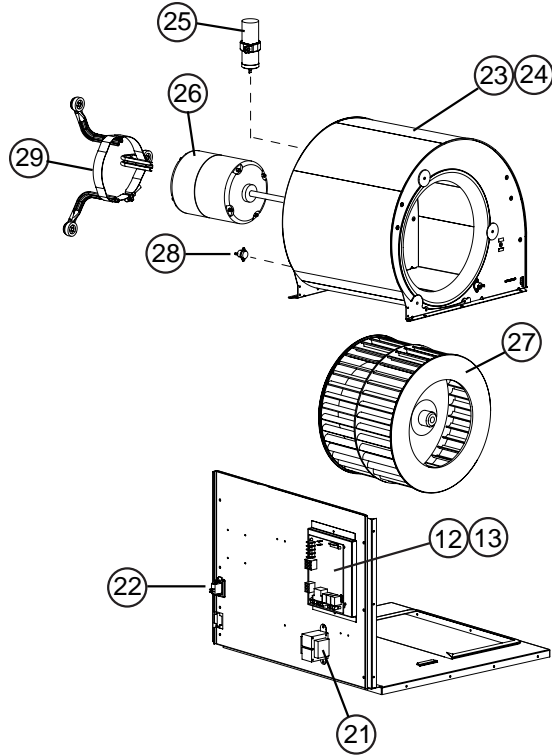

*G7SL & *G7SM Downflow Component Location