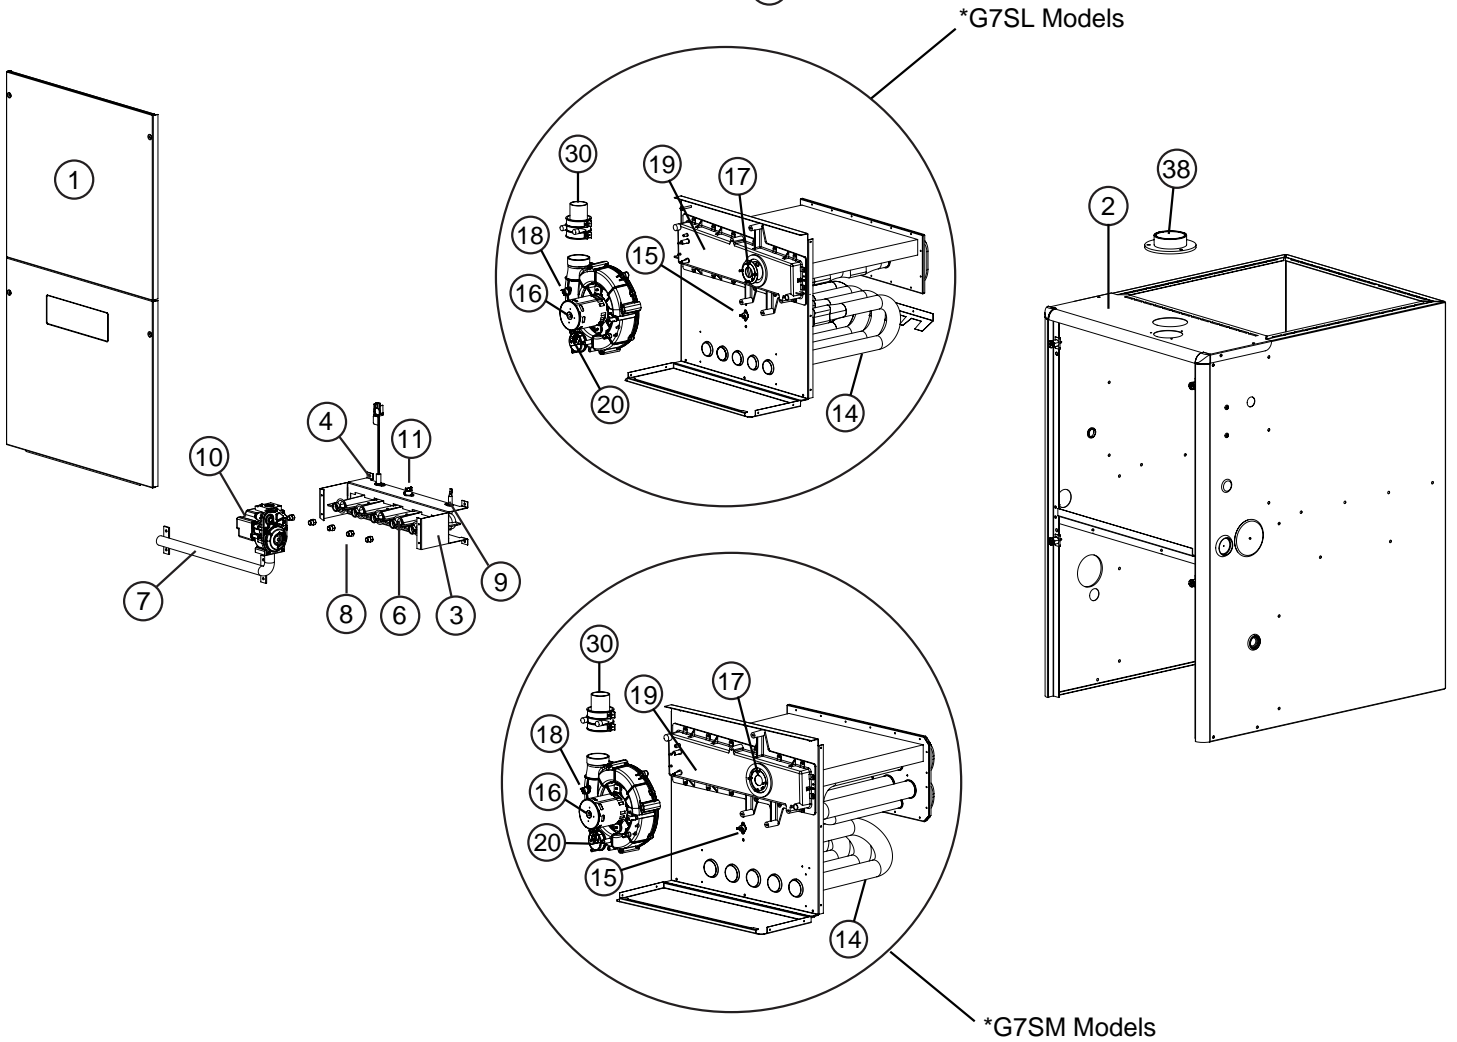

*G7SL & *G7SM Downflow Component Location