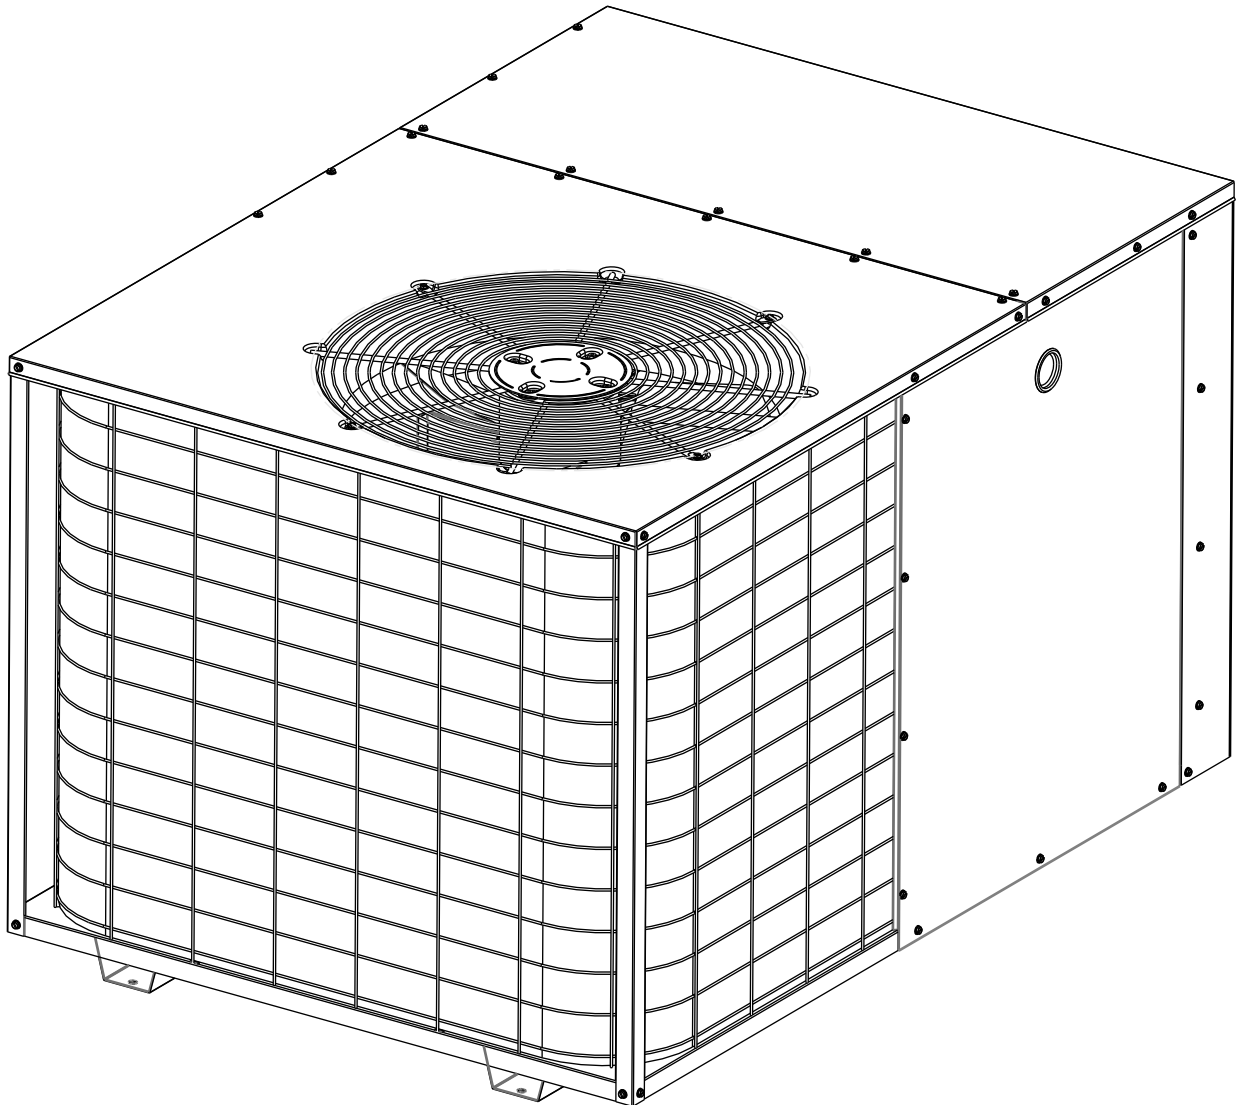

REPLACEMENT PARTS LIST
Single Package Air Conditioner
PPA2RD Series
13 SEER Models

13 SEER Single Package Air Conditioner Model PPA2RD

REPLACEMENT PARTS LIST								
Item	Part#	Description	PP2RD-024K	PPA2RD-030K	PPA2RD-036K	PPA2RD-042K	PPA2RD-048K	PPA2RD-060K
			920125P	920126P	920127P	920128P	920129P	920130P
1	250101	DUCT COLLAR 12"	1	1	1	1	1	1
2	250102	DUCT COLLAR 14"	1	1	1	1	1	1
3	262970	FOOT,BLOWER	1	1	1	1	1	1
4	271793	CONTROL PANEL	1	1	1	1	1	
	271794	CONTROL PANEL						1
5	289551R	CAP, TOP FAN GRILLE	1	1	1	1	1	1
6	285201R	CONDENSOR COIL, FORMED	1	1				
	285211R	CONDENSOR COIL, FORMED			1		1	
	285213R	CONDENSOR COIL, FORMED						1
	285221R	CONDENSOR COIL, FORMED				1		
7	285231R	EVAPORATOR COIL	1	1	1			
	285251R	EVAPORATOR COIL				1		
	285261R	EVAPORATOR COIL					1	
	288191R	EVAPORATOR COIL						1
8	606261	ACORN NUT, BLACK	4	4	4	4	4	4
9	620763	CAPACITOR, DUAL	1	1				
	621635	CAPACITOR, DUAL			1	1		
	621944	CAPACITOR, DUAL					1	1
10	621661	CONTACTOR	1	1	1			
	621662	CONTACTOR				1	1	1
11	621708	TRANSFORMER	1	1	1	1	1	1
12	621720	CONDENSER MOTOR				1		
	621721	CONDENSER MOTOR					1	1
	622164	CONDENSER MOTOR	1	1	1			
13	622132	CAPAC, RUN 7.5/370-RND-PLST	1	1	1	NOT USED	NOT USED	NOT USED
14	621931	BLOWER TIME DELAY RELAY				1	1	1
	622181	BLOWER TIME DELAY RELAY	1	1	1			
15	919606	COMPRESSOR	1					
	918869	COMPRESSOR		1				
	918870	COMPRESSOR			1			
	919607	COMPRESSOR				1		
	918872	COMPRESSOR					1	
	919608	COMPRESSOR						1
16	M0023801R	MOTOR BLOWER, X-13				1		
	M0023802R	MOTOR BLOWER, X-13					1	1
	622212	BLOWER MOTOR(PSC)	1	1	1			
17	632261	FUSE, 3-AMP (NOT SHOWN)	1	1	1	1	1	1
18	632393	SWITCH, LOW PRESSURE (NOT SHOWN)	1	1	1	1	1	1
19	632401	SWITCH, HIGH PRESSURE (NOT SHOWN)	1	1	1	1	1	1
20	634660	MOLDED PLUG, COMPRESSOR (NOT SHOWN)	1	1	1	1	1	1
21	663581	DISTRIBUTOR BODY (NOT SHOWN)	1	1	1			
	663582	DISTRIBUTOR BODY (NOT SHOWN)				1		
	663585	DISTRIBUTOR BODY (NOT SHOWN)					1	1
22	663713	DRAIN TUBE	1	1	1	1	1	1
23	662103	CORE, CHARGING PORT (NOT SHOWN)	2	2	2	2	2	2
24	663812	FITTING, ACCESS (NOT SHOWN)	1	1	1	1	1	1
25	663818	CAP, SERVICE PORT, BRASS (NOT SHOWN)	2	2	2	2	2	2