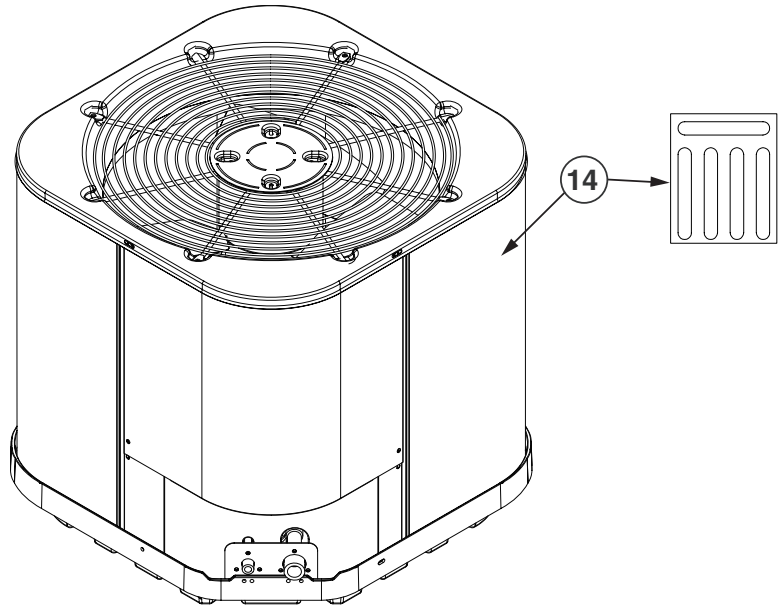

REPLACEMENT PARTS LIST

RESIDENTIAL SPLIT SYSTEM AIR CONDITIONER

ES4BD-KA / KB SERIES

13 SEER MODELS

| ITEM # | COMPONENT |
|--------|------------------------|
| 1 | COMPRESSOR BOLT |
| 2 | COMPRESSOR GROMMET |
| 3 | COMPRESSOR |
| 4 | REFRIGERANT VALVE (LG) |
| 5 | REFRIGERANT VALVE (SM) |
| 6 | CAPACITOR |
| 7 | OUTDOOR FAN MOTOR |
| 8 | MOTOR WIRE CONDUIT |
| 9 | OUTDOOR FAN GRILLE |
| 10 | OUTDOOR FAN BLADE |
| 11 | TOP PAN |
| 12 | OUTDOOR COIL |
| 13 | CONTACTOR |
| 14 | OUTDOOR COIL GUARD |