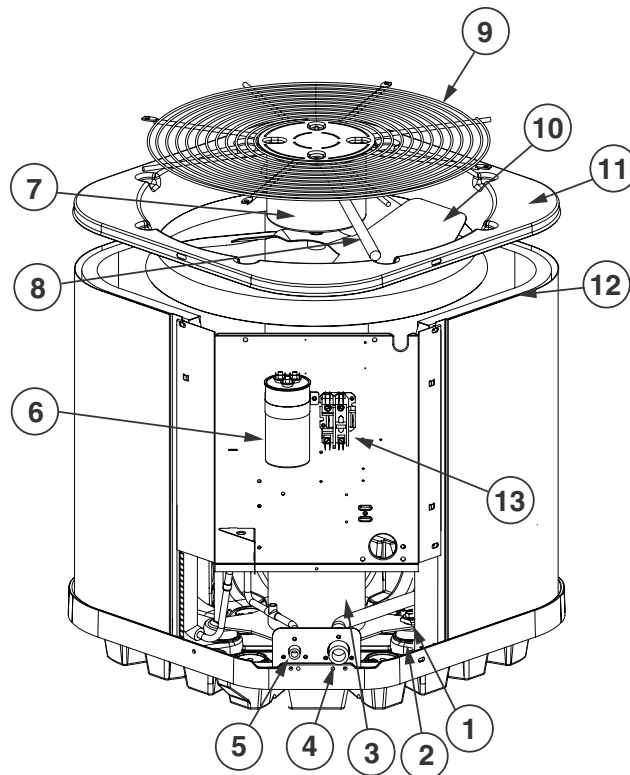

REPLACEMENT PARTS LIST

RESIDENTIAL SPLIT SYSTEM AIR CONDITIONER

ES4BD-KA / KB SERIES

13 SEER MODELS

| ITEM # | COMPONENT |
|--------|------------------------|
| 1 | COMPRESSOR BOLT |
| 2 | COMPRESSOR GROMMET |
| 3 | COMPRESSOR |
| 4 | REFRIGERANT VALVE (LG) |
| 5 | REFRIGERANT VALVE (SM) |
| 6 | CAPACITOR |
| 7 | OUTDOOR FAN MOTOR |
| 8 | MOTOR WIRE CONDUIT |
| 9 | OUTDOOR FAN GRILLE |
| 10 | OUTDOOR FAN BLADE |
| 11 | TOP PAN |
| 12 | OUTDOOR COIL |
| 13 | CONTACTOR |
| 14 | OUTDOOR COIL GUARD |