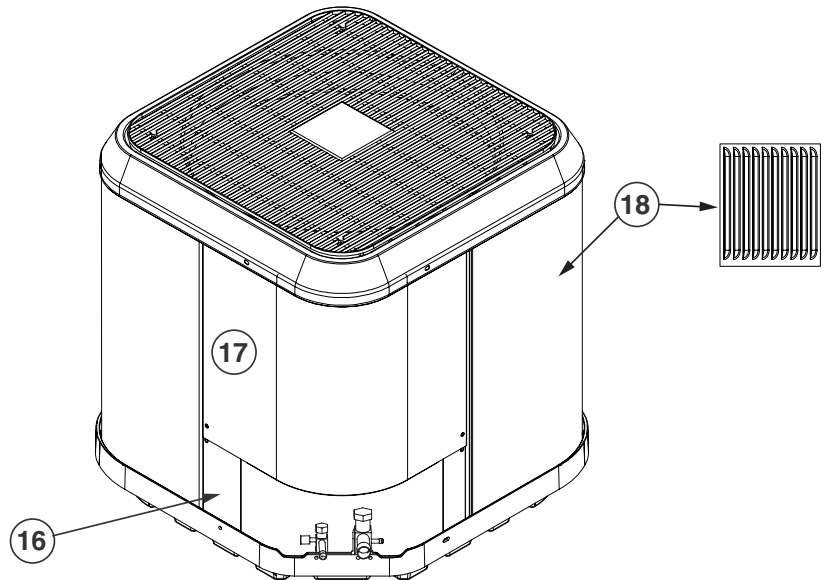

REPLACEMENT PARTS LIST

RESIDENTIAL SPLIT SYSTEM AIR CONDITIONER

FS4BF SERIES

16 SEER MODELS

ITEM #	COMPONENT
1	COMPRESSOR BOLT
2	COMPRESSOR GROMMET
3	COMPRESSOR
4	REFRIGERANT VALVE (LG)
5	REFRIGERANT VALVE (SM)
6	CAPACITOR
7	CAPACITOR STRAP
8	CONTROL BOX
9	OUTDOOR FAN MOTOR
10	MOTOR WIRE CONDUIT
11	OUTDOOR FAN GRILLE
12	OUTDOOR FAN BLADE
13	TOP PAN
14	OUTDOOR COIL
15	CONTACTOR
16	ACCESS PANEL
17	CONTROL BOX COVER
18	OUTDOOR COIL GUARD

FS4BF SERIES RESIDENTIAL SPLIT SYSTEM AIR CONDITIONER

COMPONENT	024KB	036KB	048KC	060KC
CAPACITOR	01-0083	01-0269	01-0262	01-0084
COMPRESSOR	921844	921769	921659	921793
COMPRESSOR BLANKET	689791R	689791R	689792R	689793R
COMPRESSOR MOLDED PLUG (HV)	634660R	634660R	634660R	634660R
COMPRESSOR MOLDED PLUG (LV)	634682	634682	634682	634682
CONTACTOR	624712	624712	624713	624714
FILTER DRIER	669764	669764	669764	669764
HIGH PRESSURE SWITCH	632473	632473	632473	632473
OUTDOOR COIL	664826R	664702R	2C0731R	664879R
OUTDOOR COIL GUARD	277523R	277534R	277535R	277536R
OUTDOOR FAN BLADE	667343R	667351R	667319R	667319R
OUTDOOR FAN GRILLE	669662R	669934R	669934R	669934R
OUTDOOR FAN MOTOR	621919	622018	622656	622656
REFRIGERANT VALVE (LG)	663864R	663865R	663865R	663865R
REFRIGERANT VALVE (SM)	663862R	663862R	663862R	663862R