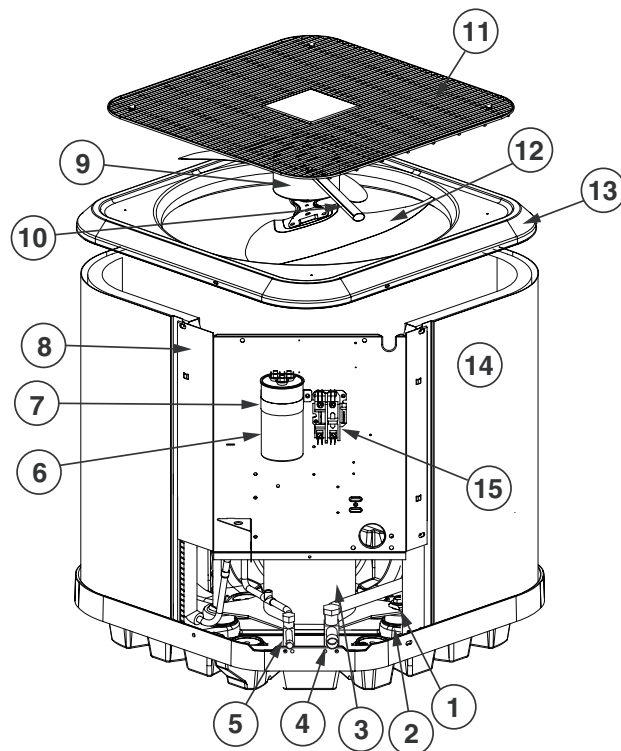

REPLACEMENT PARTS LIST

RESIDENTIAL SPLIT SYSTEM AIR CONDITIONER

FS4BF SERIES

16 SEER MODELS

ITEM #	COMPONENT
1	COMPRESSOR BOLT
2	COMPRESSOR GROMMET
3	COMPRESSOR
4	REFRIGERANT VALVE (LG)
5	REFRIGERANT VALVE (SM)
6	CAPACITOR
7	CAPACITOR STRAP
8	CONTROL BOX
9	OUTDOOR FAN MOTOR
10	MOTOR WIRE CONDUIT
11	OUTDOOR FAN GRILLE
12	OUTDOOR FAN BLADE
13	TOP PAN
14	OUTDOOR COIL
15	CONTACTOR
16	ACCESS PANEL
17	CONTROL BOX COVER
18	OUTDOOR COIL GUARD

FS4BF SERIES RESIDENTIAL SPLIT SYSTEM AIR CONDITIONER

COMPONENT	024KB	036KB	048KC	060KC
CAPACITOR	01-0083	01-0269	01-0262	01-0084
COMPRESSOR	921844	921769	921659	921793
COMPRESSOR BLANKET	689791R	689791R	689792R	689793R
COMPRESSOR MOLDED PLUG (HV)	634660R	634660R	634660R	634660R
COMPRESSOR MOLDED PLUG (LV)	634682	634682	634682	634682
CONTACTOR	624712	624712	624713	624714
FILTER DRIER	669764	669764	669764	669764
HIGH PRESSURE SWITCH	632473	632473	632473	632473
OUTDOOR COIL	664826R	664702R	2C0731R	664879R
OUTDOOR COIL GUARD	277523R	277534R	277535R	277536R
OUTDOOR FAN BLADE	667343R	667351R	667319R	667319R
OUTDOOR FAN GRILLE	669662R	669934R	669934R	669934R
OUTDOOR FAN MOTOR	621919	622018	622656	622656
REFRIGERANT VALVE (LG)	663864R	663865R	663865R	663865R
REFRIGERANT VALVE (SM)	663862R	663862R	663862R	663862R