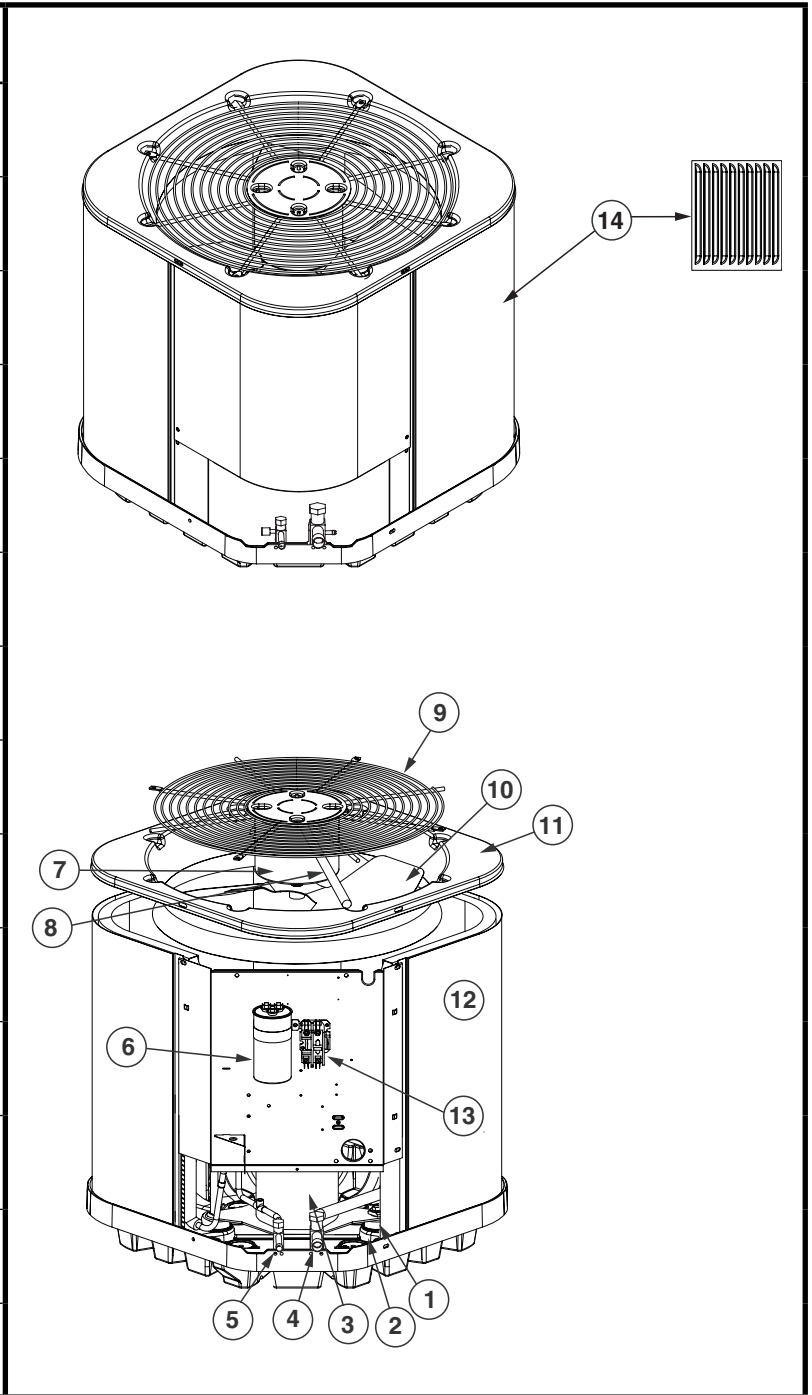

# REPLACEMENT PARTS LIST

## RESIDENTIAL SPLIT SYSTEM AIR CONDITIONER

ES4BE SERIES

14 SEER MODELS

| ITEM # | COMPONENT              |
|--------|------------------------|
| 1      | COMPRESSOR BOLT        |
| 2      | COMPRESSOR GROMMET     |
| 3      | COMPRESSOR             |
| 4      | REFRIGERANT VALVE (LG) |
| 5      | REFRIGERANT VALVE (SM) |
| 6      | CAPACITOR              |
| 7      | OUTDOOR FAN MOTOR      |
| 8      | MOTOR WIRE CONDUIT     |
| 9      | OUTDOOR FAN GRILLE     |
| 10     | OUTDOOR FAN BLADE      |
| 11     | TOP PAN                |
| 12     | OUTDOOR COIL           |
| 13     | CONTACTOR              |
| 14     | OUTDOOR COIL GUARD     |