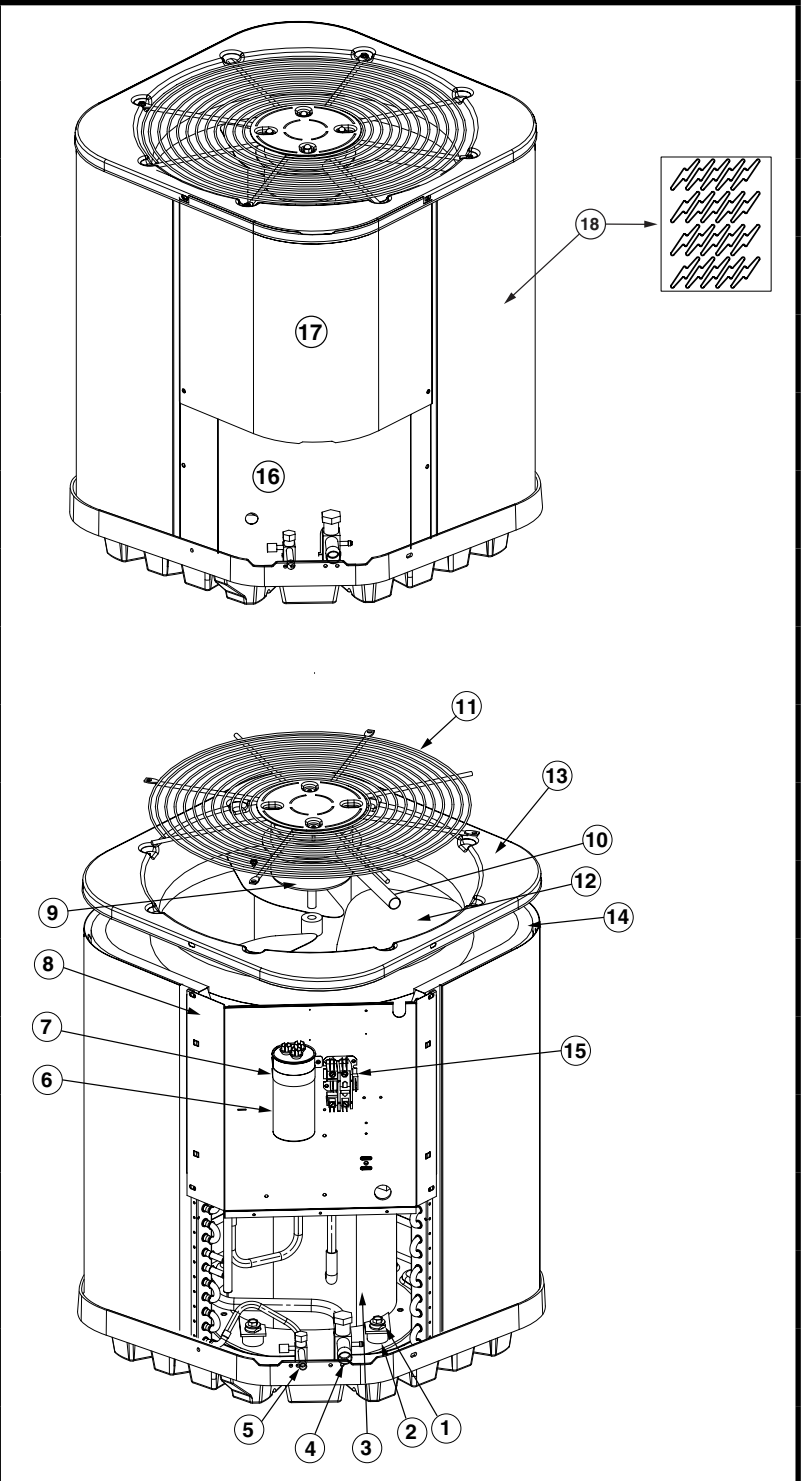

# REPLACEMENT PARTS LIST

Residential Split System Air Conditioner  
 13 SEER , 3-Phase, 208/230V Models  
 JS4BD-CB Series

ITEM #	COMPONENT
1	Compressor Bolt
2	Compressor Grommet
3	Compressor
4	Refrigerant Valve (LG)
5	Refrigerant Valve (SM)
6	Capacitor
7	Capacitor Strap
8	Control Box
9	Outdoor Fan Motor
10	Motor Wire Conduit
11	Outdoor Fan Grille
12	Outdoor Fan Blade
13	Top Pan
14	Outdoor Coil
15	Contactors
16	Access Panel
17	Control Box Cover
18	Outdoor Coil Guard

## JS4BD-CB Series Residential Split System Air Conditioner 13 SEER , 3-Phase, 208/230V Models

DESCRIPTION	036CB	048CB	060CB
Bolt, Compressor (composite)	600426	600426	600426
Capacitor	01-0023	01-0023	01-0023
Capacitor strap	258781R	258781R	258781R
Coil Guard (Formed)	2B6462R	2B6603R	2B6603R
Compressor	919609	919610	920332
Compressor molded plug (not shown)	634692R	634692R	634692R
Contactors	621667R	621667R	621667R
Fan Blade	667396R	667383R	667383R
Fan Grille	669334R	669335R	669335R
Fan Motor	621917	622066	622066
Filter Drier (not shown)	669764	669764	669764
Grommet, Compressor	668530	668530	668530
High Press Switch ( not shown)	632473R	632473R	632473R
Outdoor Coil (Formed)	2A9972R	2B5232R	2B5232R
Refrigerant Valve (Large)	663864R	663865R	663865R
Refrigerant Valve (Small)	663862R	663862R	663862R
Top Pan	496161R	496162R	496162R