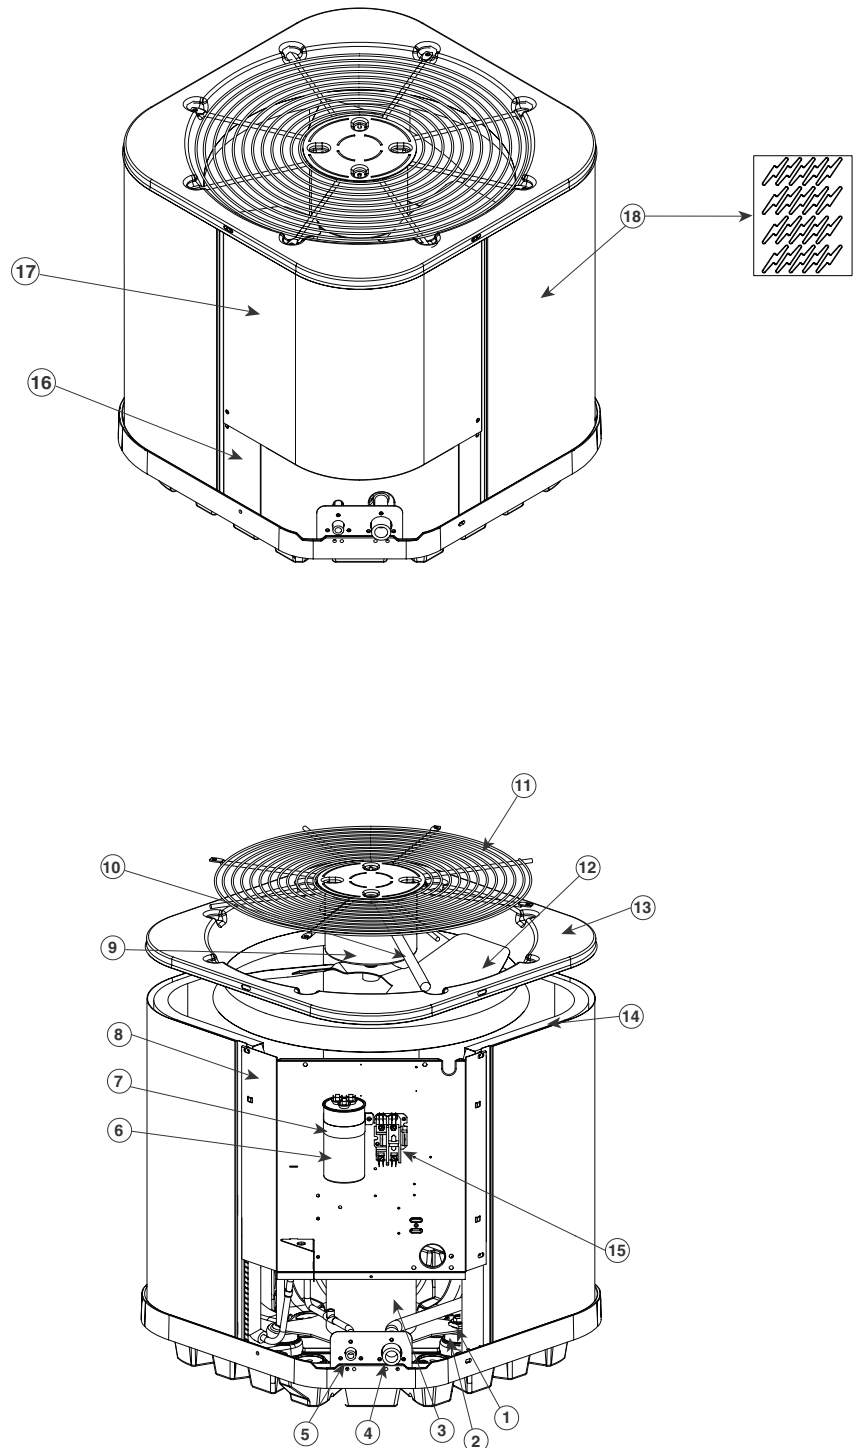

REPLACEMENT PARTS LIST

MANUFACTURED HOUSING SPLIT SYSTEM AIR CONDITIONER

JS4QE & JS6QF SERIES

14 SEER MODELS

ITEM #	COMPONENT
1	COMPRESSOR BOLT
2	COMPRESSOR GROMMET
3	COMPRESSOR
4	REFRIGERANT VALVE (LG)
5	REFRIGERANT VALVE (SM)
6	CAPACITOR
7	CAPACITOR STRAP
8	CONTROL BOX
9	OUTDOOR FAN MOTOR
10	MOTOR WIRE CONDUIT
11	OUTDOOR FAN GRILLE
12	OUTDOOR FAN BLADE
13	TOP PAN </td
14	OUTDOOR COIL
15	CONTACTOR
16	ACCESS PANEL
17	CONTROL BOX COVER
18	OUTDOOR COIL GUARD

JS4QE & JS6QF SERIES MANUFACTURED HOUSING SPLIT SYSTEM AIR CONDITIONER

COMPONENT	JS4QE-024KB	JS4QE-030KB	JS4QE-036KA	JS6QF-042K	JS6QF-048K
	922548J	922549J	922544J	1003414J	1003415J
CAPACITOR	01-0095	01-0097	01-0085	01-0273	01-0271
COMPRESSOR	622706R	622707R	918874	921463	921465
COMPRESSOR MOLDED PLUG	634797	634797	634660R	634660R	634660R
CONTACTOR	663864R	624712	624826	624712	624713
HIGH PRESSURE SWITCH	632473R	632473R	632473R	632473R	632473R
OUTDOOR COIL	664826R	2B5231R	664702R	664892R	664892R
OUTDOOR COIL GUARD	2B6463R	2B6602R	2B6604R	2B6606R	2B6606R
OUTDOOR FAN BLADE	667261R	667383	667383	667383	667351R
OUTDOOR FAN GRILLE	669334R	669335R	669335R	669335R	669335R
OUTDOOR FAN MOTOR	621919R	669335R	621990	622066	622066
PTCR	632691	632691	—	—	—
REFRIGERANT VALVE (LG)	664478	664478	664478	664479	664479
REFRIGERANT VALVE (SM)	664477	664477	664477	664477	664477
TOP PAN	496161R	496162R	496162R	496162R	496162R