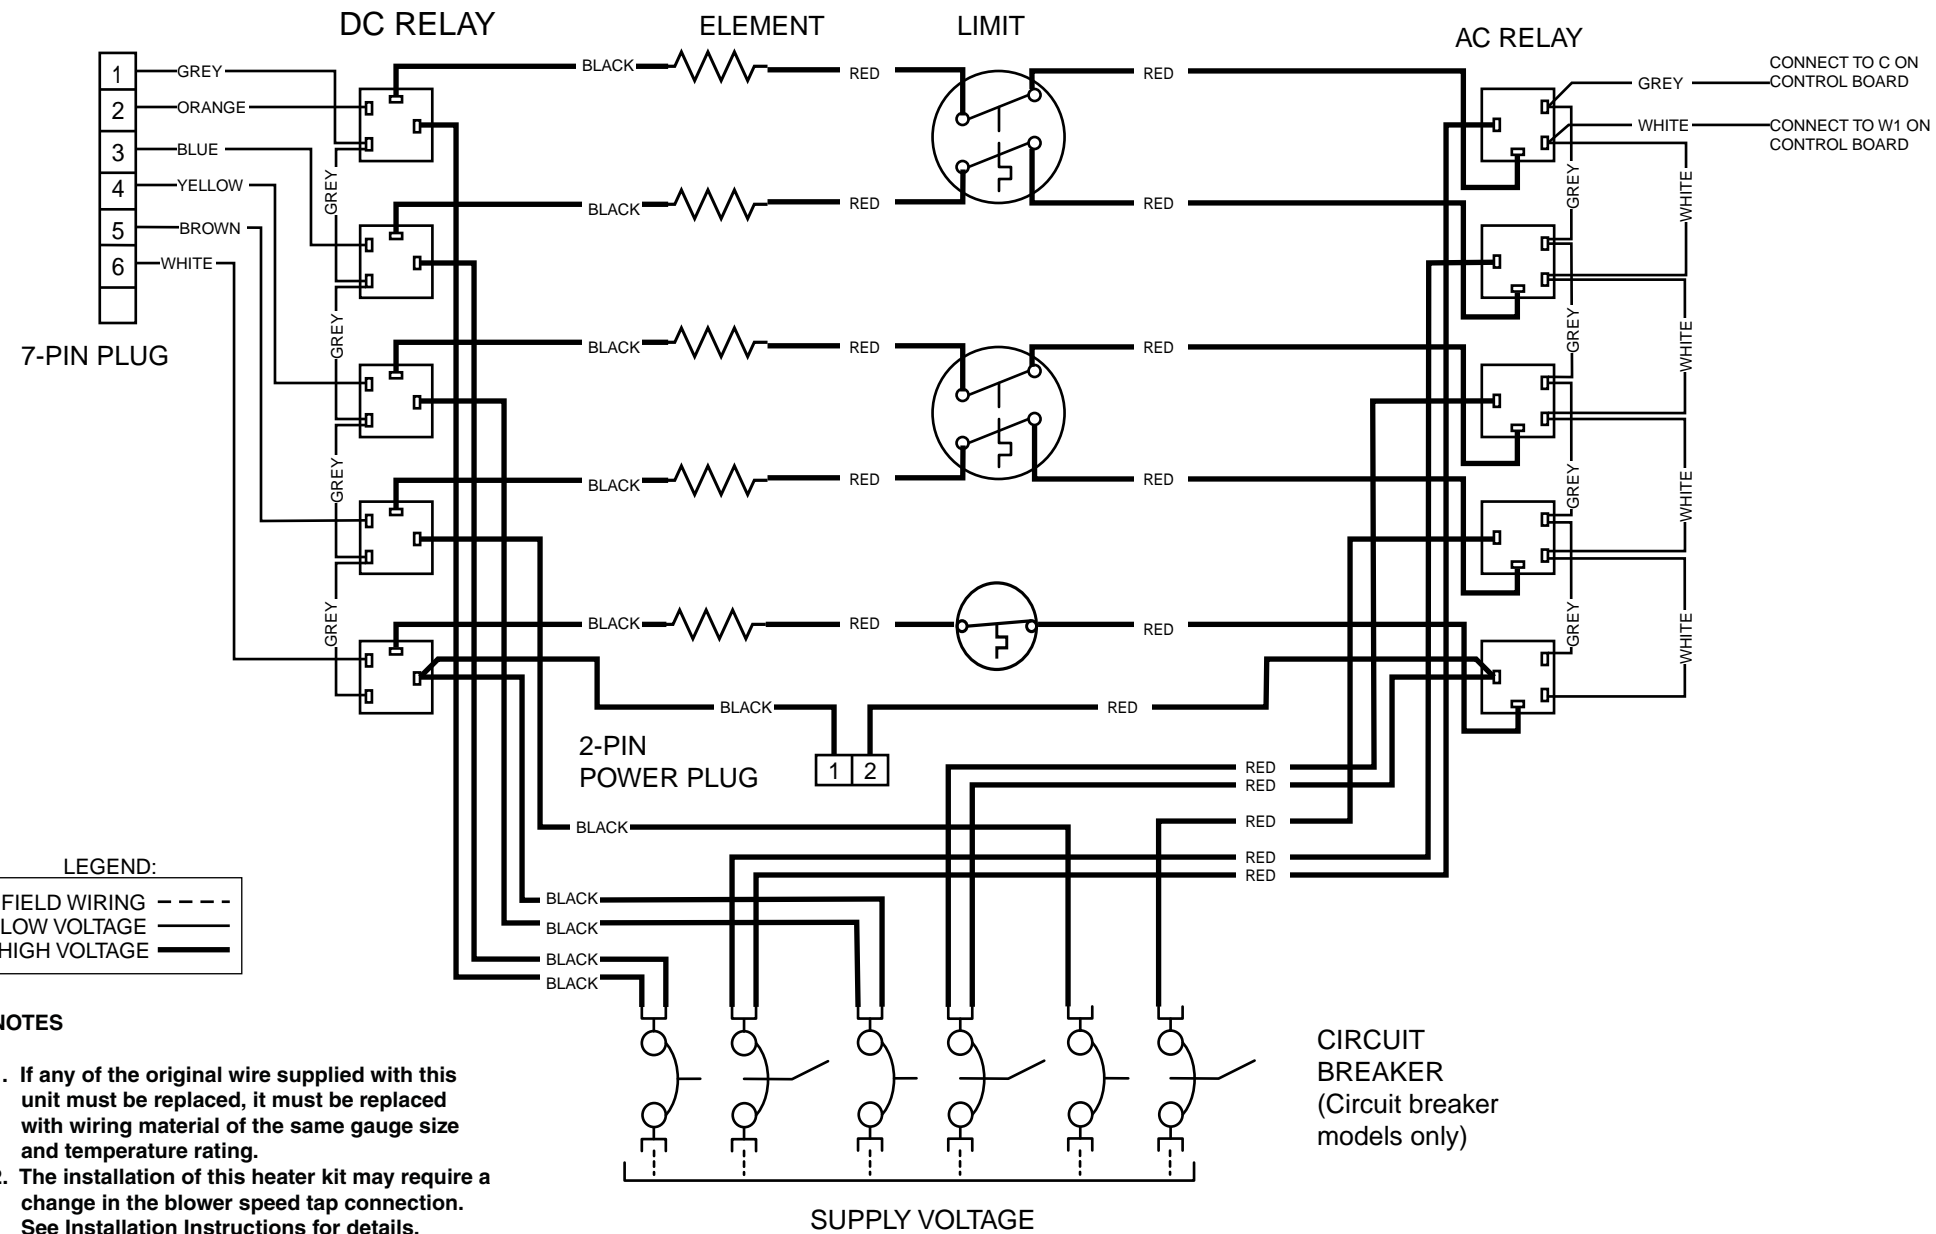

WIRING DIAGRAM

H8HK024H-31 (with circuit breaker)

25kW , 240 VAC, 1-Phase Electric Heater Kit

711437C
(Replaces 711437B)

06/17