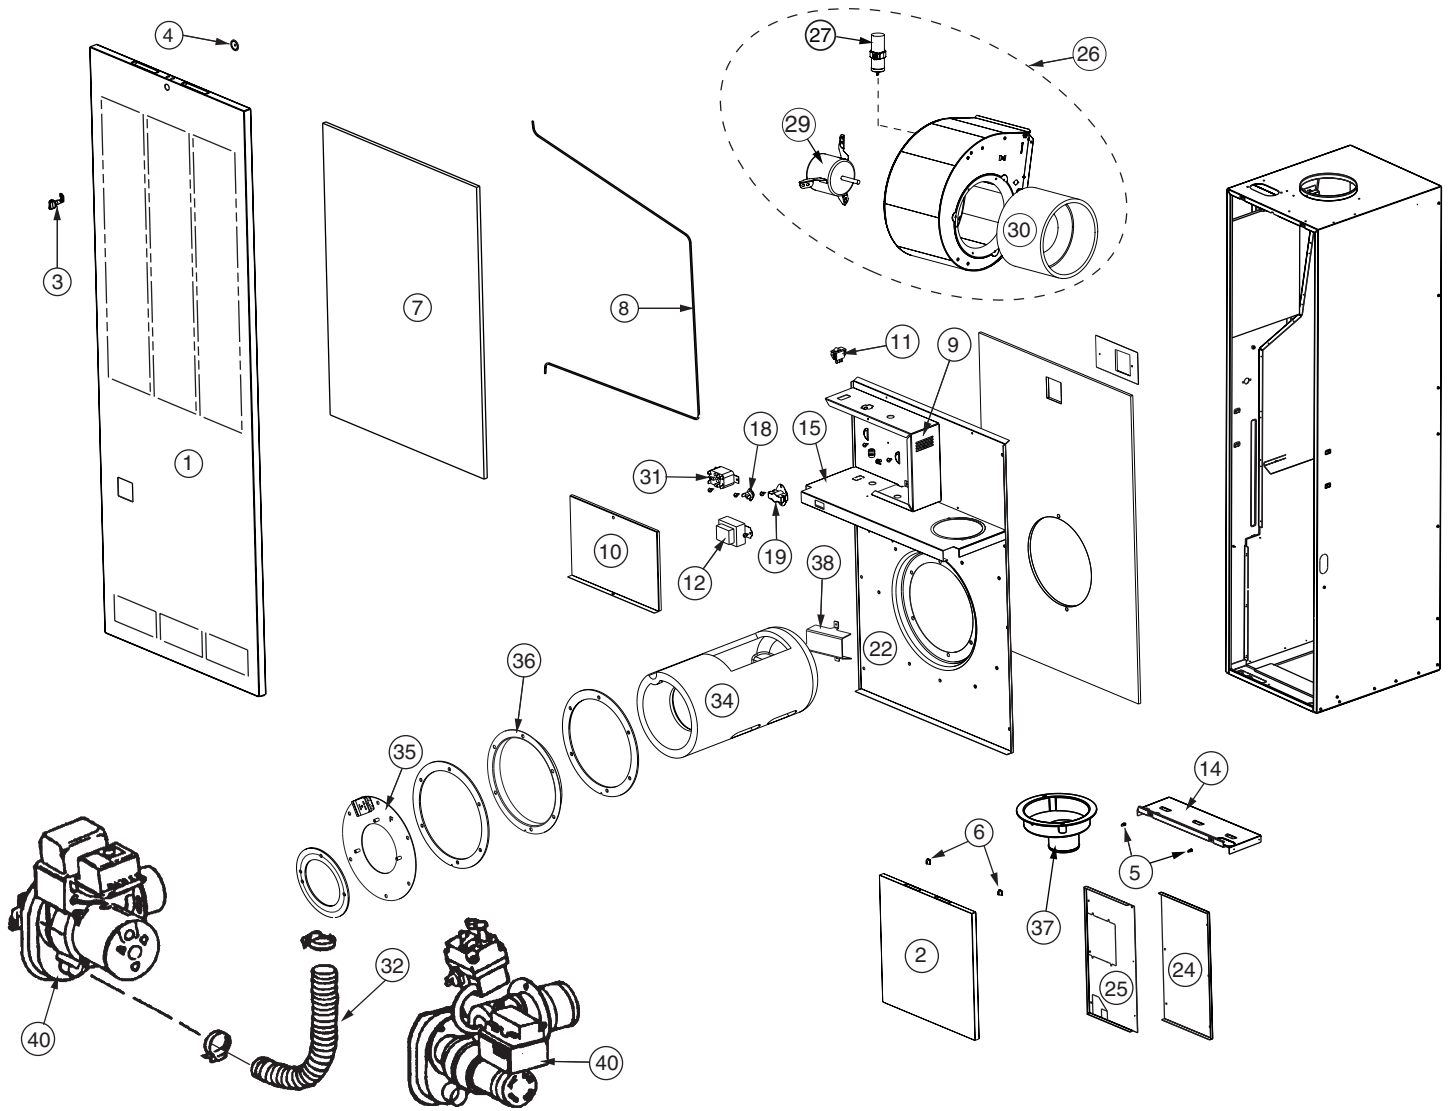

M5S SERIES OIL FURNACES

ITEM	DESCRIPTION	M5SB066A*W	M5SB086A*W
1	Louvered Door (White)	903407	903407
2	Coil Door (White)	903094	903094
3	Pawl Latch	618107	618107
4	Fastener, Pawl Latch	606317	606317
5	Door Strike	668905	668905
6	Door Latch (Not Shown)	668420	668420
7	Air Filter	669064	669064
8	Filter Retainer Wire	669065	669065
9	Control Box	156490	156490
10	Control Box Cover	264790	264790
11	On/Off Switch	632337	632337
12	Transformer	621807	621807
13	Air Pipe (Not Shown)	386542	386542
14	Shelf Divider	355050	355050
15	Close-Off Shelf	385280	385280
16	Gasket Kit (Not Shown)	730534R	730534R
17	Limit, Auxiliary (Not Shown)	626472	626472
18	Limit, Air Temp.	626469	626469
19	Switch, Fan Control	626468	626468
20	Heat Exchanger (Not Shown)	903422	921144
21	Blower Deck (Not Shown)	495380	495380
22	Air Casing	265020	265020
23	Upper Partition (Not Shown)	387220	387220
24	Right Close-Off Plate	355490	355490
25	Left Close-Off Plate	355480	355480
26	Blower Assembly	903773	903773
27	Capacitor	01-0024	01-0024
29	Blower Motor	903774	903774
30	Blower Wheel	667037	667037
31	Blower Relay	621867	621867
32	Flexible Hose	664216	664216
34	Combustion Chamber	903423	903423
35	Plate, Burner	383690	383690
36	Ring, Chamber	383600R	383600R
37	Reducer Coupling	669063	669063
38	Bracket, Chamber	383720	383720
40	Burner (Conversion)	903945	903946
41	Fuse, 3a (Not Shown)	632261	632261

Please specify the correct Model No., Serial No, and part number(s) when ordering parts from the nearest authorized dealer or service center.

CONVERSION KITS

CONVERSION TYPE	MODEL	PART NO.
Gas to Oil Burner Conversion*	066	903945
Gas to Oil Burner Conversion*	086	903946
Oil to Gas Burner Conversion	066	903426
Oil to Gas Burner Conversion	086	903427

Figure 2. M5S Exploded View