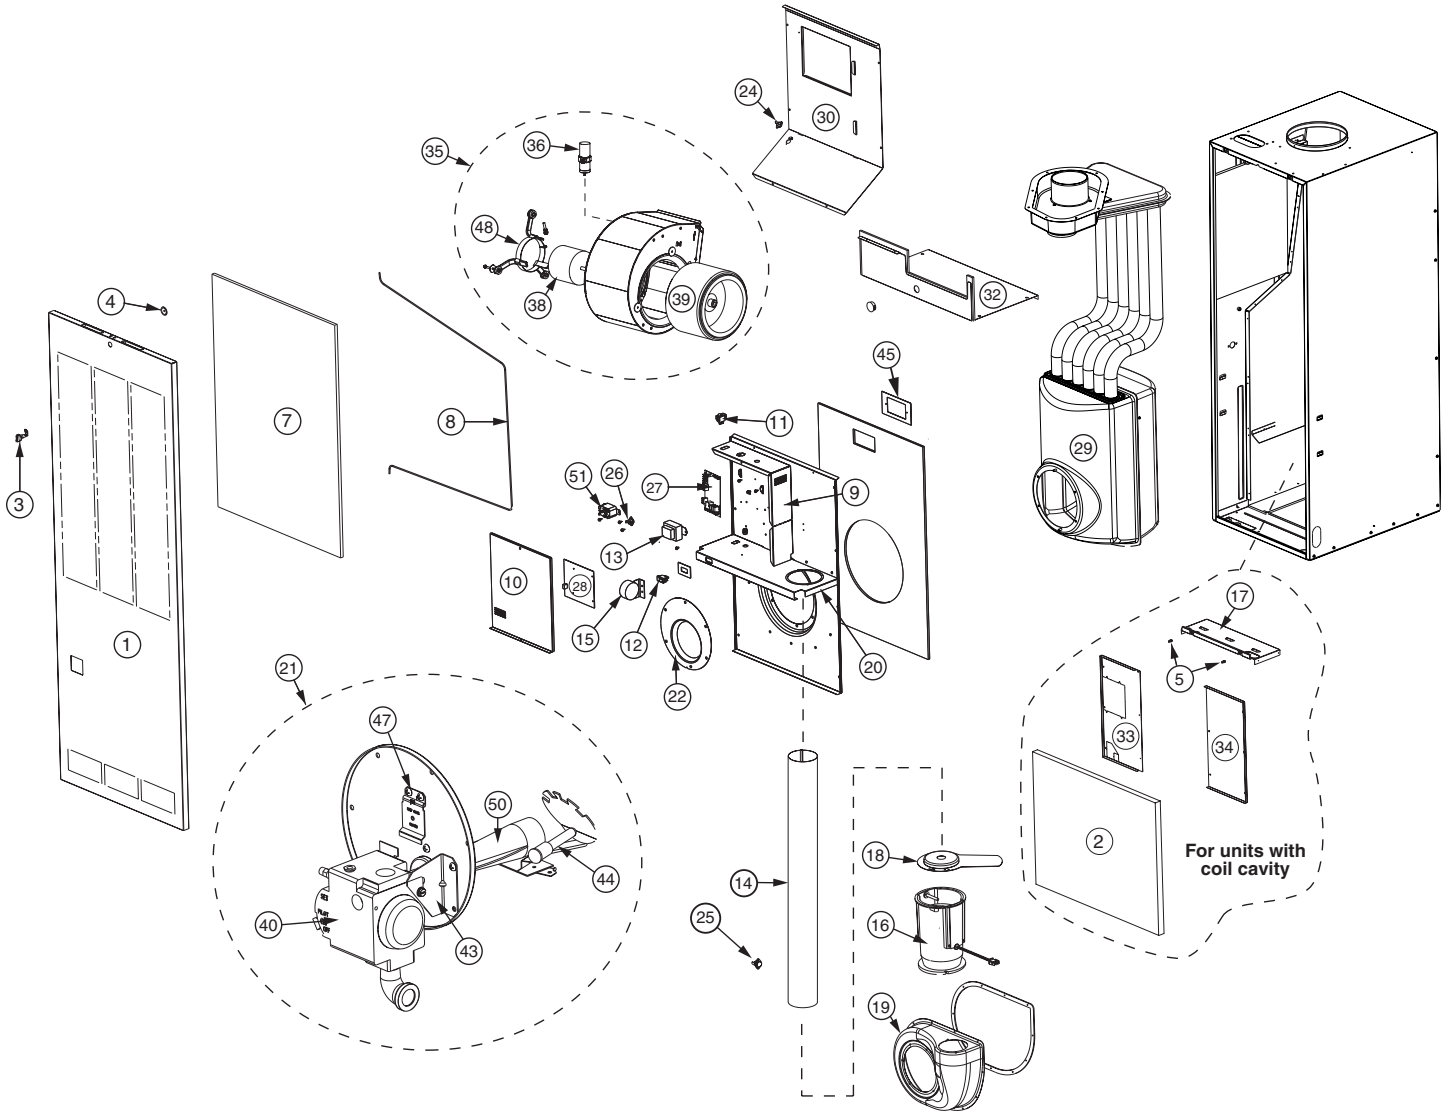

RG1D Gas Furnace Component Location

Figure 1. RG1D Exploded View

M5S SERIES OIL FURNACES

ITEM	DESCRIPTION	M5SB066A*W	M5SB086A*W
1	Louvered Door (White)	903407	903407
2	Coil Door (White)	903094	903094
3	Pawl Latch	618107	618107
4	Fastener, Pawl Latch	606317	606317
5	Door Strike	668905	668905
6	Door Latch (Not Shown)	668420	668420
7	Air Filter	669064	669064
8	Filter Retainer Wire	669065	669065
9	Control Box	156490	156490
10	Control Box Cover	264790	264790
11	On/Off Switch	632337	632337
12	Transformer	621807	621807
13	Air Pipe (Not Shown)	386542	386542
14	Shelf Divider	355050	355050
15	Close-Off Shelf	385280	385280
16	Gasket Kit (Not Shown)	730534R	730534R
17	Limit, Auxiliary (Not Shown)	626472	626472
18	Limit, Air Temp.	626469	626469
19	Switch, Fan Control	626468	626468
20	Heat Exchanger (Not Shown)	903422	921144
21	Blower Deck (Not Shown)	495380	495380
22	Air Casing	265020	265020
23	Upper Partition (Not Shown)	387220	387220
24	Right Close-Off Plate	355490	355490
25	Left Close-Off Plate	355480	355480
26	Blower Assembly	903773	903773
27	Capacitor	01-0024	01-0024
29	Blower Motor	903774	903774
30	Blower Wheel	667037	667037
31	Blower Relay	621867	621867
32	Flexible Hose	664216	664216
34	Combustion Chamber	903423	903423
35	Plate, Burner	383690	383690
36	Ring, Chamber	383600R	383600R
37	Reducer Coupling	669063	669063
38	Bracket, Chamber	383720	383720
40	Burner (Conversion)	903945	903946
41	Fuse, 3a (Not Shown)	632261	632261