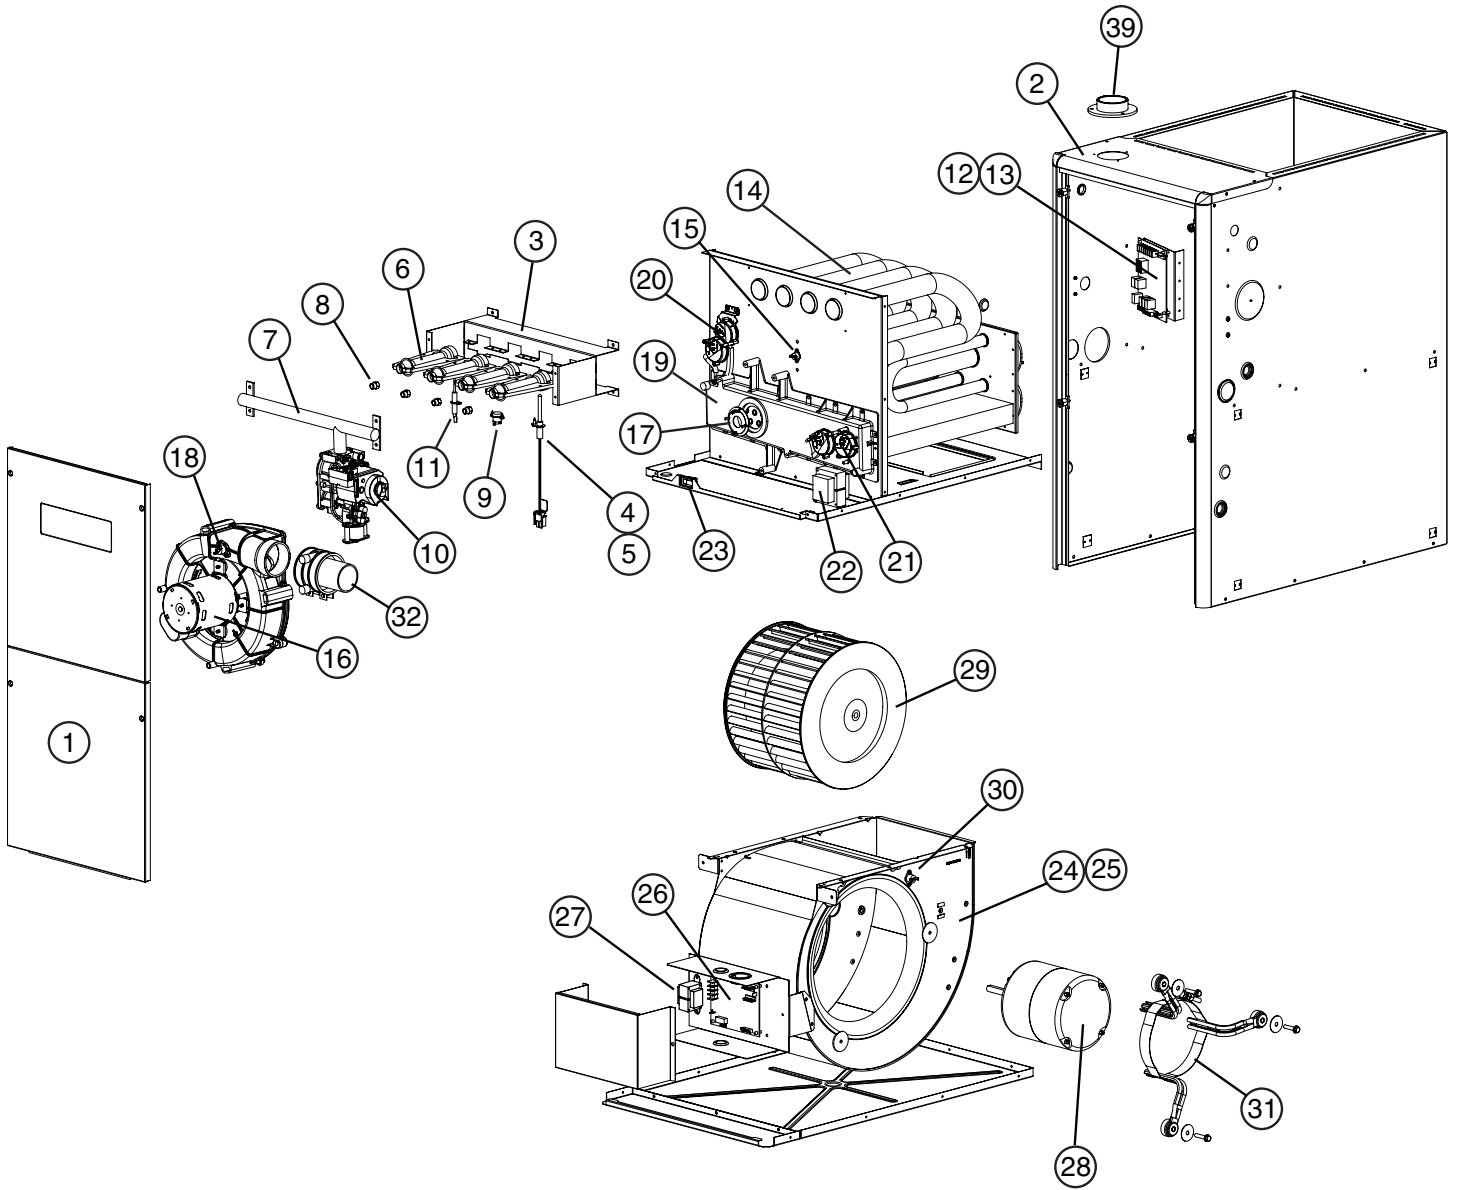

ITEM	DESCRIPTION	060-VB & 060-VB-1	080-VC & 080-VC-1	100-VC & 100-VC-1	120-VD & 120-VD-1
1	Door Set	904768	904769	904769	904770
2	Top Panel	2B3562R	2B3563R	2B3563R	2B3564R
3	Burner Assembly	904829	904830	904831	904832
4	Ignitor Assembly - Nitride	904839	904839	904839	904839
5	Igniter Bracket	299261R	299261R	299261R	299261R
6	Inshot Burner	661128R	661128R	661128R	661128R
7	Manifold, Burner Tube	664611	664243R	664244R	664245R
8	Orifice, Main Burner, Natural Gas	661045R	661045R	661045R	661045R
9	Flame Sensor	632484R	632484R	632484R	632484R
10	Gas Valve	624652R	624652R	624652R	624652R
11	Roll-Out Limit	626560R	626560R	626560R	626560R
12	Control Board	920916	920916	920916	920916
13	Fuse	632261R	632261R	632261R	632261R
14	Heat Exchanger	904792	904793	904794	904795
15	Main Air Limit	626565R	626561R	626562R	626561R
16	Inducer Motor	1003442	1003442	1003442	1003442
17	Inducer Orifice	669718	669720	669735	669747
18	Inducer Limit	626599R	626599R	626599R	626599R
19	Outlet Header Box	904802	904803	904803	904804
20	Pressure Switches (Inducer)	632523R	632546R	632555R	632523R
21	Transformer	622341R	622341R	622341R	622341R
22	Door Switch	632125R	632125R	632125R	632125R
23	Blower Assembly	904877	904878	904878	904879
24	Blower Housing Assembly	297207R	297209R	297209R	297209R
25	Blower Control Board (For units produced prior to 8/31/2012)	920918	920918	920918	920918
	Blower Control Board (For units produced on or after 9/1/2012)	922016	922016	922016	922016
26	Choke, Blower Motor	Not Used	622340R	622340R	622340R
27	Motor, Blower	921650	921651	921651	921652
28	Wheel, Blower	667374R	667280R	667280R	667280R
29	Blower Limit/Blower Deck Limit	626581R	626581R	626581R	626581R
30	Repl. Motor Mount Kit	904907	904907	904907	904951
31	In-Line Drain Assembly	664435R	664435R	664435R	664435R
32	Drain Tube, Soft, 23" (Not Shown)	664434R	664434R	664434R	664434R
33	Drain Tube, Hard "J" (Not Shown)	663706R	663706R	663706R	663706R
34	Drain Tube, Soft, "J" 30" (Not Shown)	663707R	663707R	663707R	663707R
35	Tube, Soft, 5.5" (Not Shown)	664520	664520	664520	664520
36	Hose, High Temp (Not Shown)	263967R	263967R	263967R	263967R
37	Set of Wires (Not Shown)	M0036021	M0036022	M0036022	M0036022
38	Finish Flange, Inlet Air	664633R	664633R	664633R	664633R

Please specify the correct Model No., Serial No, and part number(s) when ordering parts from the nearest authorized dealer or service center.

*TL models are equipped with FASCO brand inducer motors. *TL-1 models are equipped with Broad Ocean brand inducer motors.

FOR COMPONENT LOCATIONS, SEE PAGE 21.

*G7TC / *G7TC-1 UPFLOW / HORIZONTAL - COMPONENT LOCATION