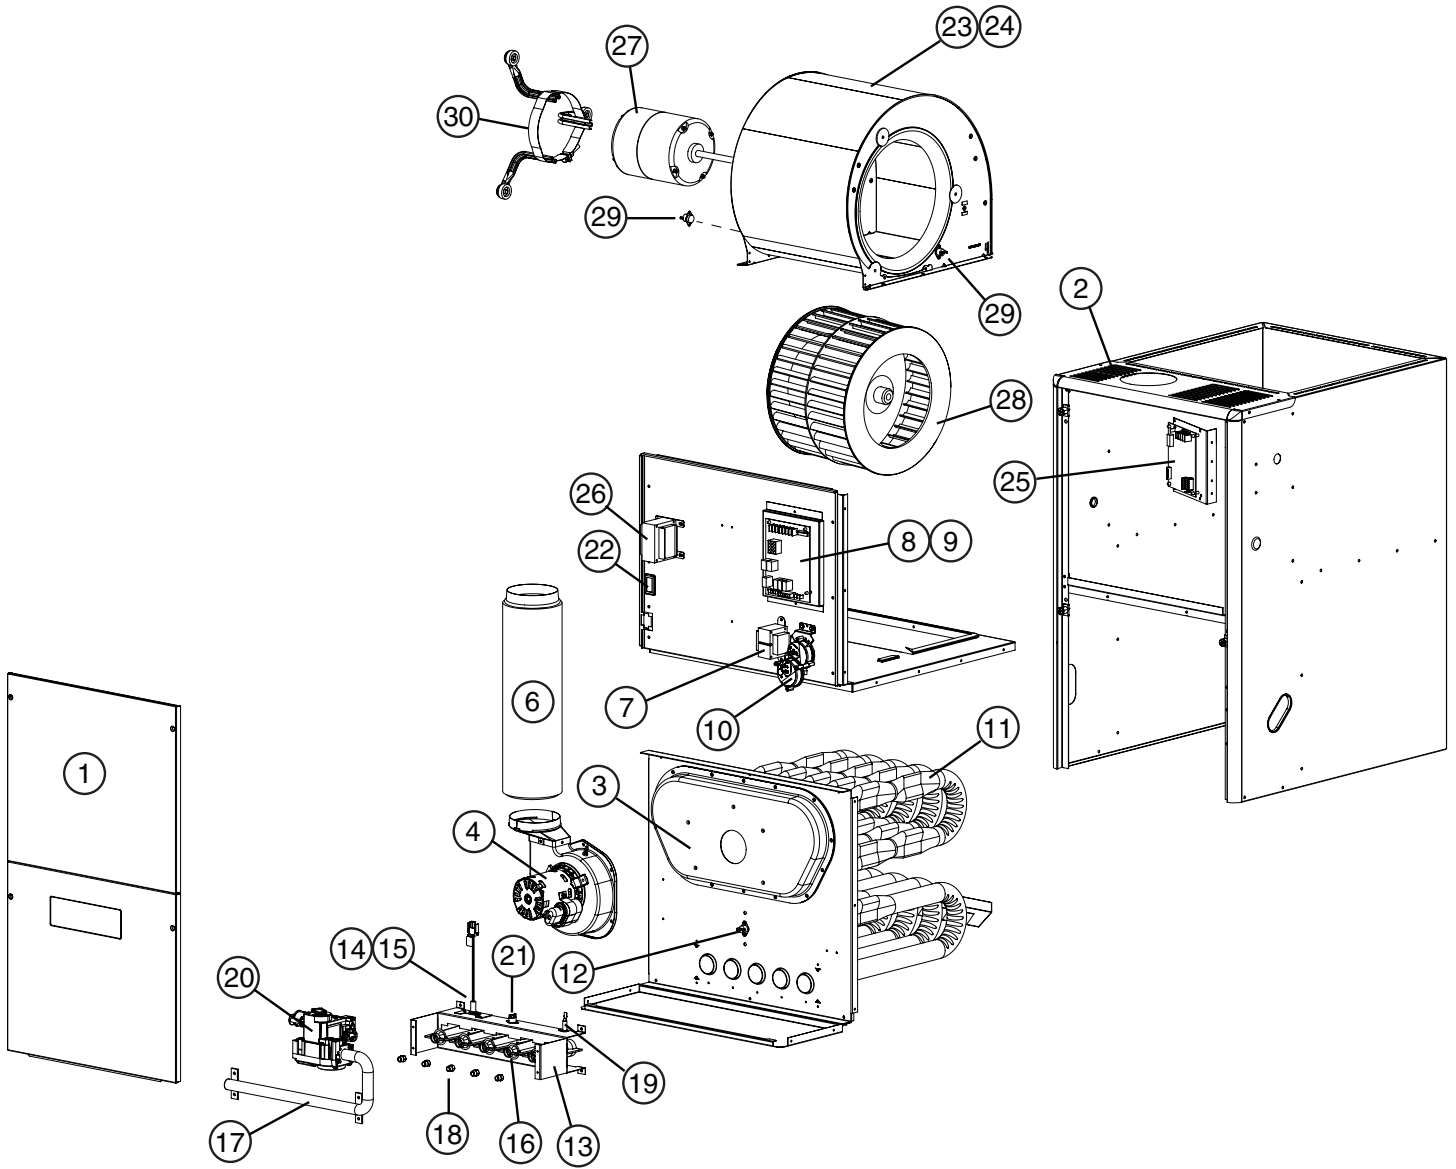

*G7TK / *G7TK-1 DOWNFLOW - COMPONENT LOCATION

ITEM	DESCRIPTION	060-24B & 060-24B-1	080-35C & 080-35C-1	100-35C & 100-35C-1	120-45D & 120-45D-1
1	Door Set	904768	904769	904769	904770
2	Top Panel	2A9512R	2A9513R	2A9513R	2A9514R
3	Burner Assembly	904829	904830	904831	904832
4	Ignitor Assembly - Nitride	921074	921074	921074	921074
5	Igniter Bracket (Not Shown)	299261R	299261R	299261R	299261R
6	Inshot Burner	661128R	661128R	661128R	661128R
7	Manifold, Burner Tube	664473R	664243R	664244R	664245R
8	Orifice, Main Burner, Natural Gas	661045R	661045R	661045R	661045R
9	Flame Sensor	632484R	632484R	632484R	632484R
10	Gas Valve	624652R	624652R	624652R	624652R
11	Roll-Out Limit	626560R	626560R	626560R	626559R
12	Control Board	920916	920916	920916	920916
13	Fuse	632261R	632261R	632261R	632261R
14	Heat Exchanger	904792	904793	904794	904795
15	Main Air Limit	626566R	626567R	626561R	626561R
16	Inducer Motor	904799	904799	904799	904799
17	Inducer Orifice	669719R	669713R	669716R	Not Used
18	Inducer Limit	626599R	626599R	626599R	626599R
19	Outlet Header Box	904802	904803	904803	904804
20	Pressure Switches (Inducer)	632514R	632546R	632555R	632614R
21	Pressure Switches (Condensate)	632550R	632547R	632547R	632554R
22	Transformer	622341R	622341R	622341R	622341R
23	Door Switch	632125R	632125R	632125R	632125R
24	Blower Assembly	904873	904874	904874	904875
25	Blower Housing Assembly	297207R	297209R	297209R	297209R
26	Blower Control Board	920920	920920	920920	920920
27	Choke, Blower Motor	Not Used	622340R	622340R	622340R
28	Motor, Blower	921650	921651	921651	921652
29	Wheel, Blower	667374R	667280R	667280R	667280R
30	Blower Limit	626581R	626581R	626581R	626581R
31	Repl. Motor Mount Kit	904907	904907	904907	904951
32	In-Line Drain Assembly	664435R	664435R	664435R	664435R
33	Drain Tube, Soft, 23" (Not Shown)	664434R	664434R	664434R	664434R
34	Drain Tube, Hard "J" (Not Shown)	663706R	663706R	663706R	663706R
35	Drain Tube, Soft, "J" 30" (Not Shown)	663707R	663707R	663707R	663707R
36	Tube, Soft, 6.5" (Not Shown)	663727R	663727R	663727R	663727R
37	Hose, High Temp (Not Shown)	263967R	263967R	263967R	263967R
38	Set of Wires (Not Shown)	M0036015R	M0036017	M0036017	M0036017
39	Finish Flange, Inlet Air	664633R	664633R	664633R	664633R

Please specify the correct Model No., Serial No., and part number(s) when ordering parts from the nearest authorized dealer or service center.

*TC models are equipped with FASCO brand inducer motors. *TC-1 models are equipped with Broad Ocean brand inducer motors.

FOR COMPONENT LOCATIONS, SEE PAGE 20.