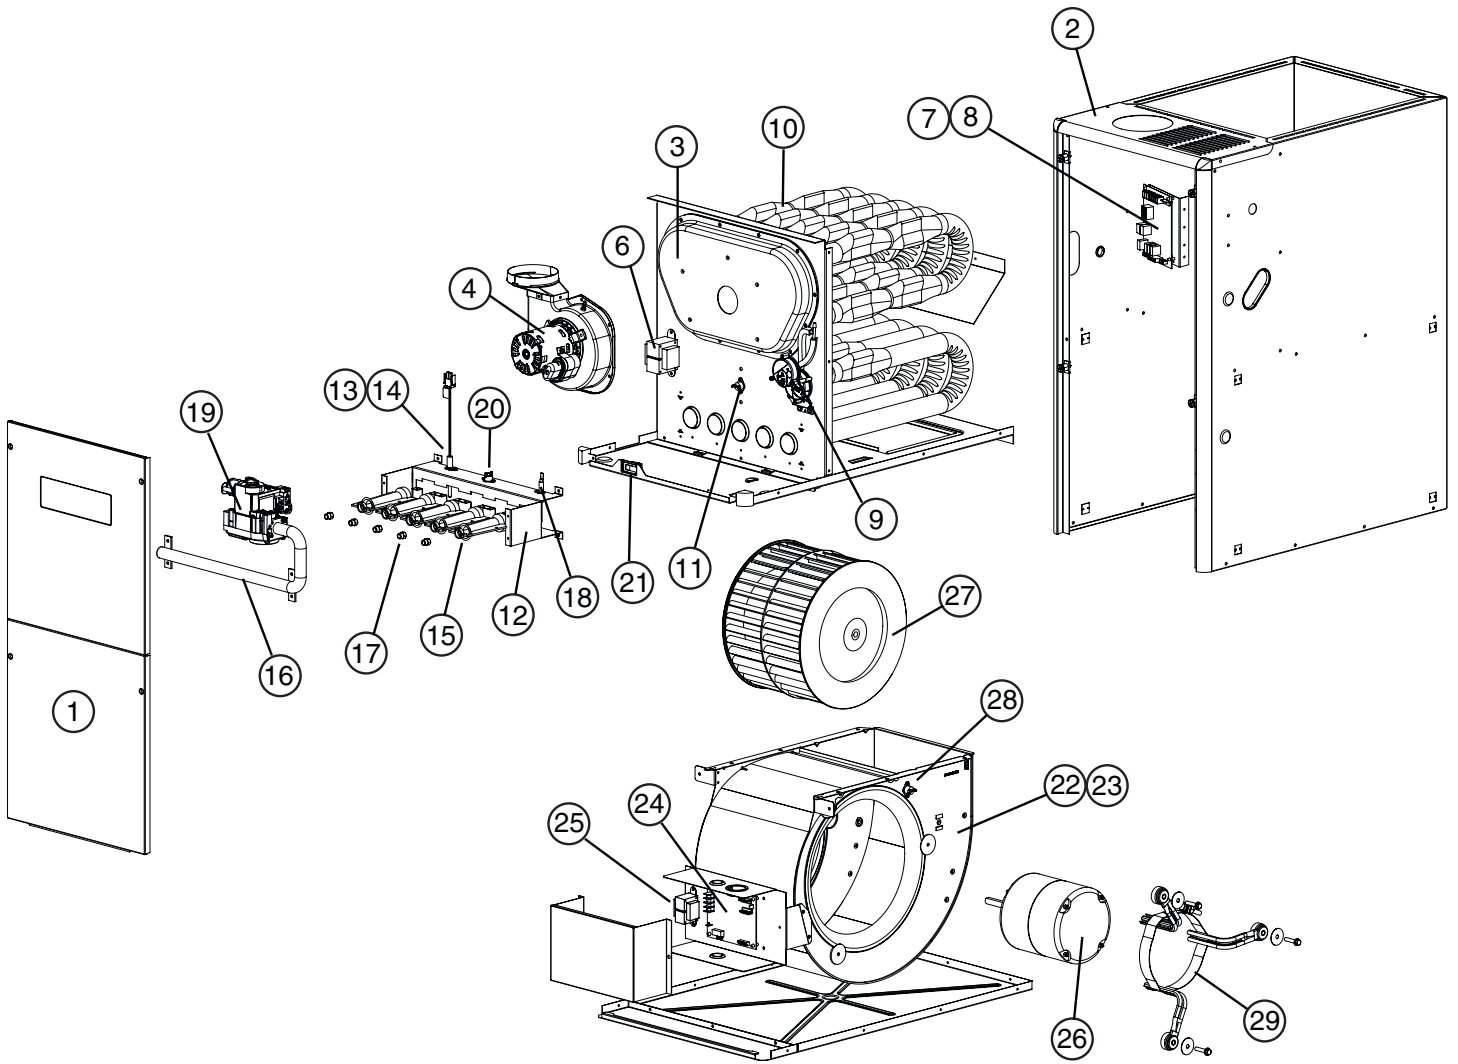

ITEM	DESCRIPTION	060-VA1	080-VB1	100-VC1	120-VC1
1	Door Set	904767	904768	904769	904769
2	Top Panel	295911R	295912R	295913R	295913R
3	Collector Pan with Gasket	904903	904977	904904	904816
4	Inducer Motor	904978	904978	904978	904978
5	Inducer Gasket (Not Shown)	689988R	689988R	689988R	689988R
6	Combustion Tube	299291R	299291R	299291R	299291R
7	Transformer	622341R	622341R	622341R	622341R
8	Control Board	920916	920916	920916	920916
9	Fuse	632261R	632261R	632261R	632261R
10	Pressure Switches	632566R	632614R	632566R	632595R
11	Heat Exchanger	904779	904780	904783	904868
12	Main Air Limit	626565R	626562R	626565R	626564R
13	Burner Assembly	904834	904835	904836	904837
14	Ignitor Assembly - Nitride	921074	921074	921074	921074
15	Igniter Bracket	299261R	299261R	299261R	299261R
16	Inshot Burner	661134R	661134R	661134R	661134R
17	Manifold, Burner Tube	664228R	664229R	664230R	664231R
18	Orifice, Main Burner, Natural Gas	661045R	661045R	661045R	661045R
19	Flame Sensor	632484R	632484R	632484R	632484R
20	Gas Valve	624652R	624652R	624652R	624652R
21	Roll-Out Limit	626559R	626560R	626559R	626560R
22	Door Switch	632125R	632125R	632125R	632125R
23	Blower Assembly	904876	904877	904878	904878
24	Blower Housing Assembly	297200R	297207R	297204R	297204R
25	Blower Control Board (For units produced prior to 8/31/2012)	920918	920918	920918	920918
	Blower Control Board (For units produced on or after 9/1/2012)	922016	922016	922016	922016
26	Choke, Blower Motor	Not Used	Not Used	622340R	622340R
27	Motor, Blower	921650	921650	921651	921651
28	Wheel, Blower	667375R	667374R	667280R	667280R
29	Blower Limit	626581R	626581R	626581R	626581R
30	Repl. Motor Mount Kit	904867	904907	904907	904907
31	Hose, High Temp (Not Shown)	263967R	263967R	263967R	263967R
32	Set of Wires (Not Shown)	M0036037R	M0036019R	M0036020R	M0036020R

Please specify the correct Model No., Serial No., and part number(s) when ordering parts from the nearest authorized dealer or service center.

FOR COMPONENT LOCATIONS, SEE PAGE 11.

*G7TA / *G7TA-1 UPFLOW / HORIZONTAL - COMPONENT LOCATION