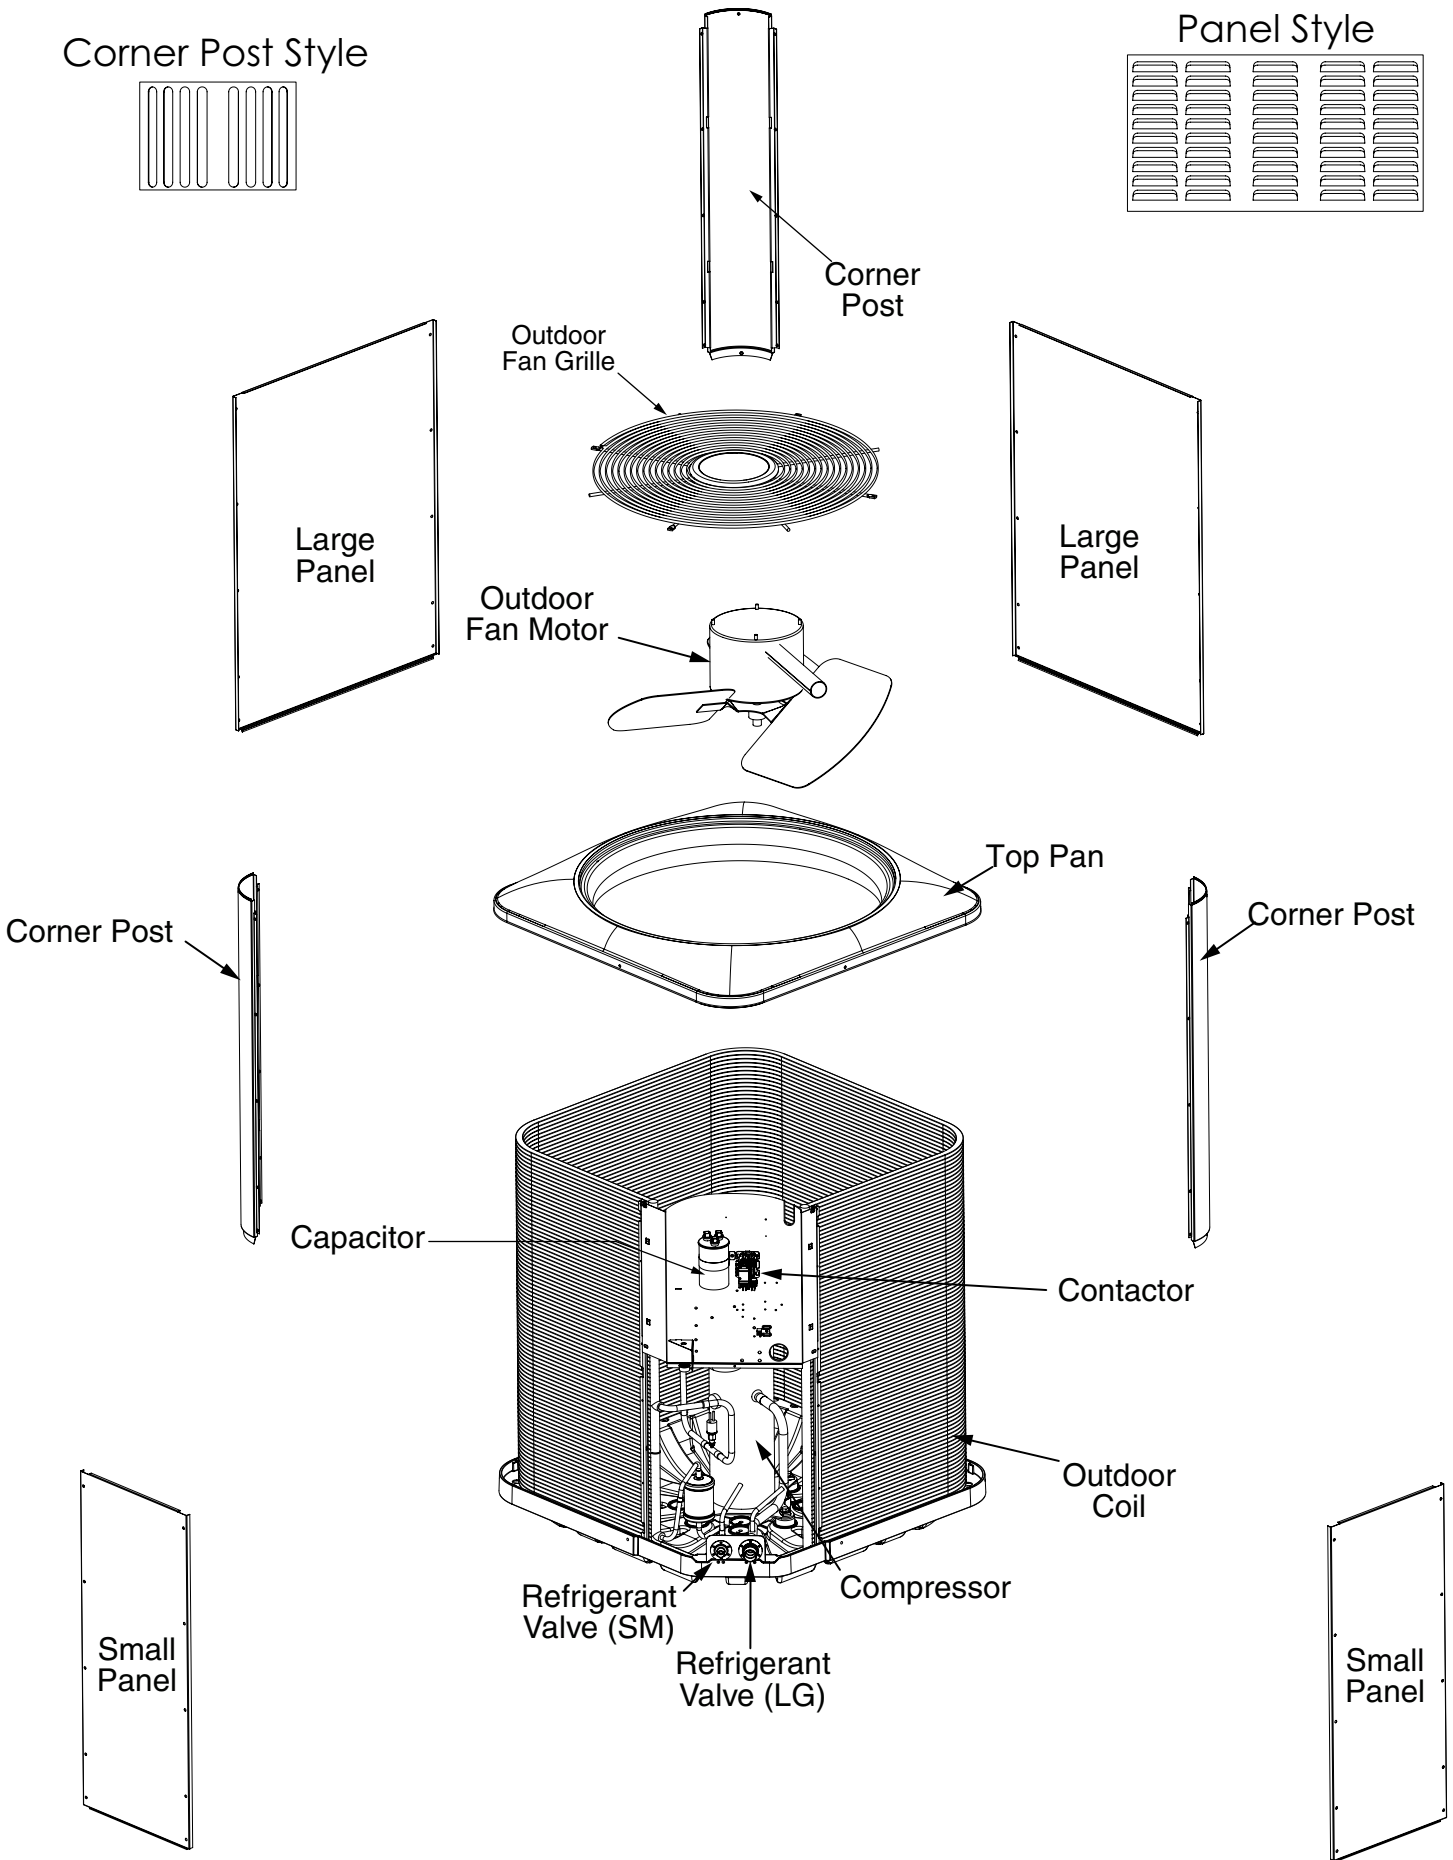

REPLACEMENT PARTS LIST

SPLIT SYSTEM AIR CONDITIONER FOR MANUFACTURED HOUSING

HSA1QD4M1S SERIES

13 SEER MODELS

Corner Post Style

Panel Style

HSA1QD4M1S SPLIT SYSTEM AIR CONDITIONER FOR MANUFACTURED HOUSING

DESCRIPTION	HSA1QD4M1SN24K	HSA1QD4M1SN30K	HSA1QD4M1SN36K	HSA1QD4M1SN42K	HSA1QD4M1SN48K	HSA1QD4M1SN60K
	1017892H	1017893H	1017894H	1017895H	1017896H	1017897H
CAPACITOR	01-0084	01-0084	01-0271	01-0273	01-0278	01-0278
COMPRESSOR	921423	921425	921427	1017098R	921466	921467
COMPRESSOR MOLDED PLUG	634660R	634660R	634660R	634660R	634660R	634660R
CONTACTOR	10104863R	10104863R	10104863R	10104863R	10104864R	10104865R
CORNER POST	101472201R	101472202R	101472202R	101472202R	101472202R	101472203R
FILTER DRIER	669764R	669764R	669764R	669764R	669764R	669764R
HIGH PRESSURE SWITCH	632473R	632473R	632473R	632473R	632473R	632473R
LARGE PANELS	101380301R	—	—	—	—	101074203R
OUTDOOR COIL	1009902R	1009900R	1009900R	1009903R	1009903R	1009907R
OUTDOOR FAN BLADE	667261R	667261R	667396R	1024013R	1024013R	1024013R
OUTDOOR FAN GRILLE	669592R	669592R	669592R	669591R	669591R	669591R
OUTDOOR FAN MOTOR	621919	621919	621917	622066	622066	622066
REFRIGERANT VALVE (LG)	664478R	664478R	664478R	664479R	664479R	664479R
REFRIGERANT VALVE (SM)	664477R	664477R	664477R	664477R	664477R	664477R
SMALL PANELS	—	—	—	—	—	101074403R
TOP PAN	101609101R	101609101R	101609101R	101609001R	101609001R	101609001R