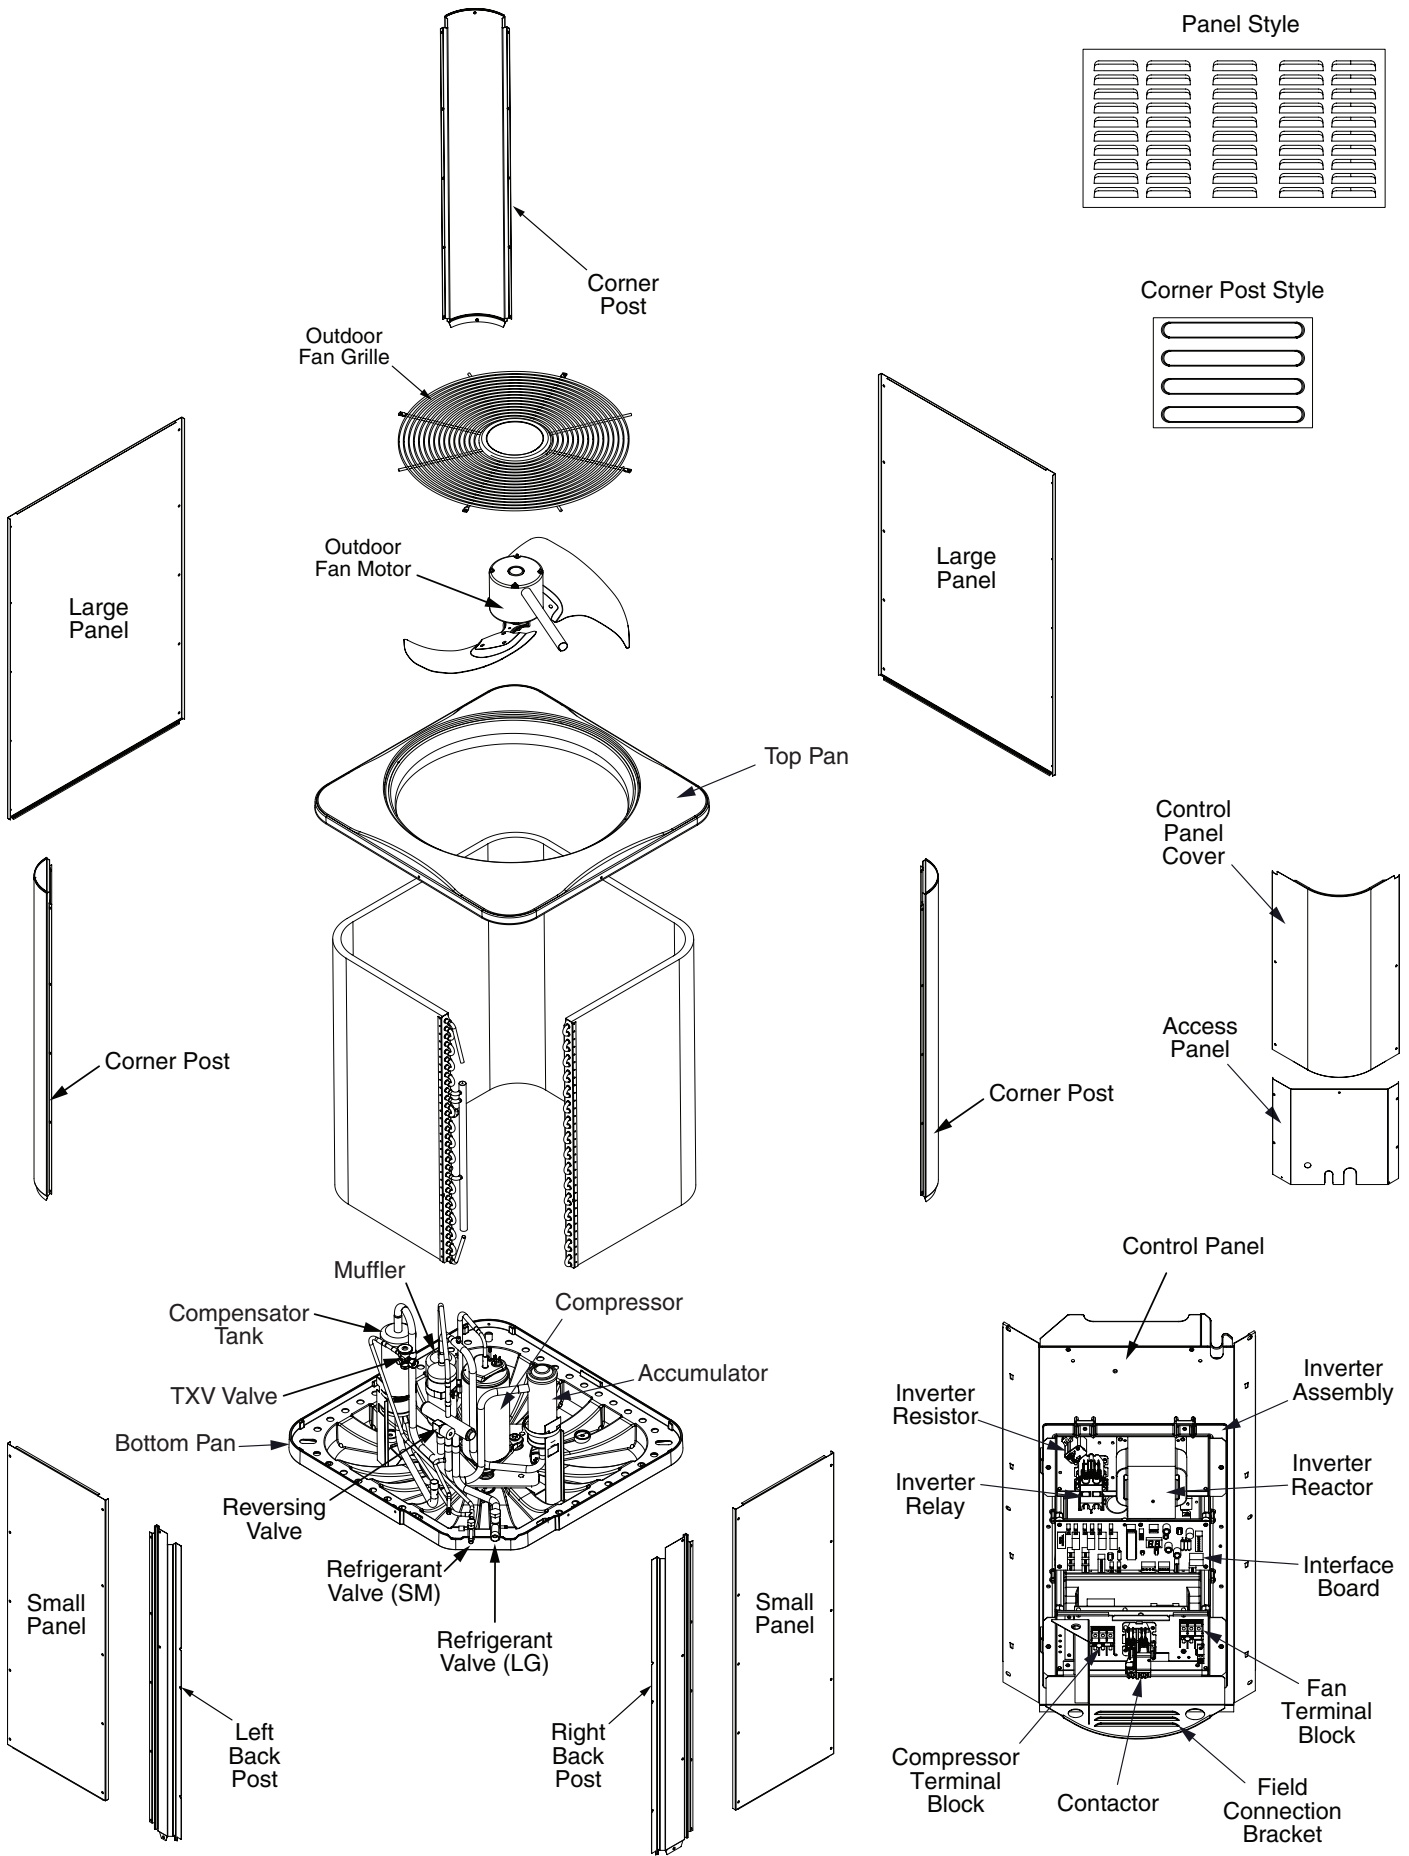

REPLACEMENT PARTS LIST

RESIDENTIAL SPLIT SYSTEM HEAT PUMP

FSH1BG4CVRX SERIES

19 SEER MODELS

iQ
Drive[®]

FSH1BG4CVRX SERIES RESIDENTIAL SPLIT SYSTEM HEAT PUMP

DESCRIPTION	FSH1BG4CVRX024KP	FSH1BG4CVRX036KP	FSH1BG4CVRX048KP	FSH1BG4CVRX060KP
	1017326FP	1017327FP	1017328FP	1017329FP
	1017326FPA	1017327FPA	1017328FPA	1017329FPA
ACCESS PANEL	2C1021R	2C1022R	2C1022R	2C1023R
ACCUMULATOR	669832R	669833R	669833R	669833R
BYPASS AIR FIN	1017816R	1017816R	1017816R	1017816R
COMPENSATOR TANK	669831R	—	669422R	669422R
COMPRESSOR	622515R	622516R	622517R	622518R
COMPRESSOR BLANKET BASE PAD (NOT SHOWN)	690608R	689975R	689975R	689975R
COMPRESSOR BOLT (NOT SHOWN)	600419	600428	600428	600428
COMPRESSOR CRANKCASE HEATER (NOT SHOWN)	632538R	632538R	632538R	632538R
COMPRESSOR GROMMET (INCLUDED WITH COMPRESSOR)	669914R	690304R	690304R	690304R
COMPRESSOR POWER WIRE HARNESS (NOT SHOWN)	1007620	1007620	1007620	1007619
COMPRESSOR SOUND BLANKET (NOT SHOWN)	690526R	690527R	690527R	690528R
CONTACTOR	1014864R	1014864R	1014864R	1014865R
CONTROL PANEL (SHEET METAL ONLY)	2C1031R	2C1031R	2C1031R	2C1031R
CONTROL PANEL COVER	101466501R	101466501R	101466501R	101466501R
CONTROL POWER WIRE HARNESS (5-WIRE)(NOT SHOWN)	2C3592R	2C3592R	2C3592R	2C3592R
FAN MOTOR CONTROL WIRE HARNESS (NOT SHOWN)	634827	634827	634827	634827
FAN MOTOR POWER WIRE HARNESS (NOT SHOWN)	634826	634826	634826	634826
FAN MOTOR WIRE CONDUIT (NOT SHOWN)	664290	664290	664290	664290
FIELD CONNECTION BRACKET (SHEET METAL WITH LOUVERS)	2C0991R	2C0991R	2C0991R	2C0991R
FIELD WIRING HARNESS (6 WIRE) (NOT SHOWN)	2C6131R	2C6131R	2C6131R	2C6131R
FILTER DRIER (NOT SHOWN)	669761R	669761R	669761R	669761R
INVERTER ASSEMBLY	1044114	1044115	1044116	1044117
INVERTER INTERFACE BOARD (INCLUDED WITH INVERTER ASSY)	624767R	624768R	624769R	624770R
INVERTER PTC RESISTOR (INCLUDED WITH INVERTER ASSY)	—	—	—	624804R
INVERTER REACTOR (INCLUDED WITH INVERTER ASSY)	624795R	624795R	624796R	624797R
INVERTER RELAY (INCLUDED WITH INVERTER ASSY)	—	—	—	624803R