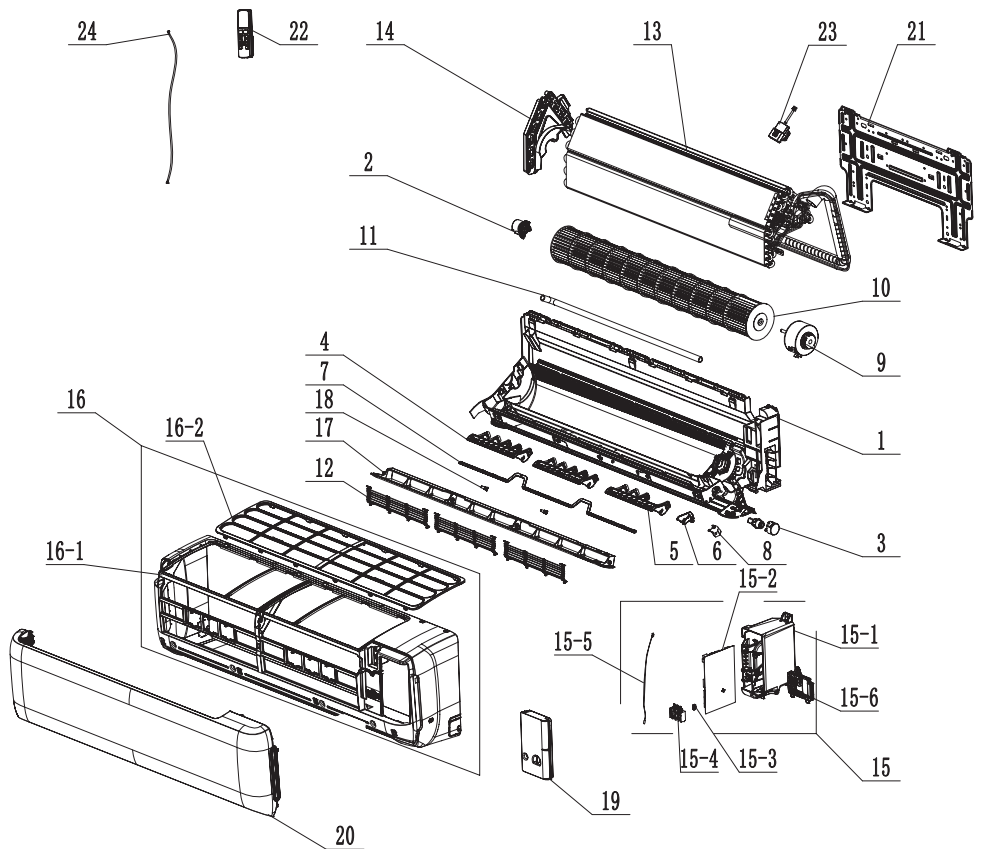

# REPLACEMENT PARTS LIST

19 SEER2 SINGLE ZONE, ESK3IL

HIGH WALL INDOOR UNIT

DHH24ESK3IL

ITEM #	COMPONENT
1	Rear Case Sub Assy
2	Axile Bush Sub Assy
3	Stepping Motor
4	Air Louver 1
5	Air Louver 1
6	Air Louver
7	Swing Lever
8	Stepping Motor
9	Fan Motor
10	Cross Flow Fan
11	Drainage Hose
12	Rear Grill Sub Assy
13	Evaporator Coil
14	Evaporator Support
15	Electric Box Assy
15-1	Electric Box
15-2	Main Board
15-3	Jumper
15-4	Terminal Board
15-5	Temperature Sensor
15-6	Display Board
16	Front Case Assy
16-1	Front Case
16-2	Filter Sub Assy
17	Guide Louver
18	Axile Bush
19	Electric Box Cover
20	Front Panel
21	Wall Mounting Frame
22	Remote ControlleR (1FB1F)
23	Gas Sensor
24	Power Line
25	Wired Controller (XK76) (Not Shown)